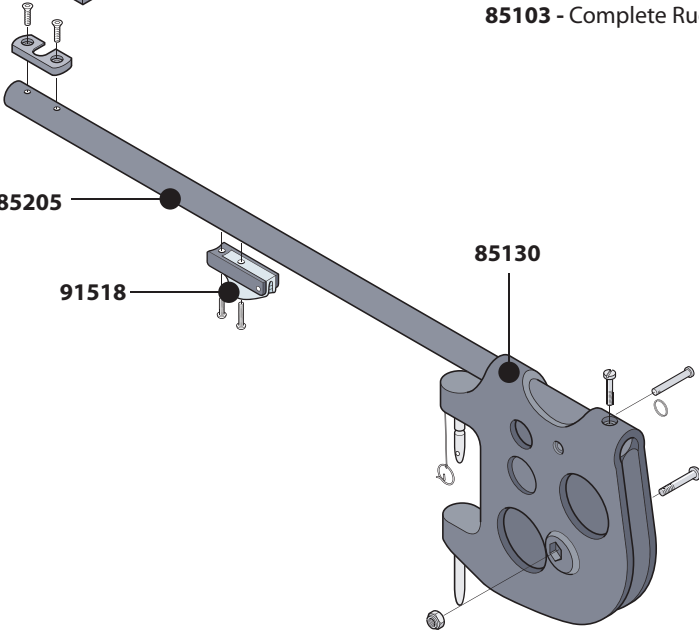

# Pico Current Rudder & Tiller

85318

85103 - Complete Rudder with tiller and extension

85205

91518

85130

85111