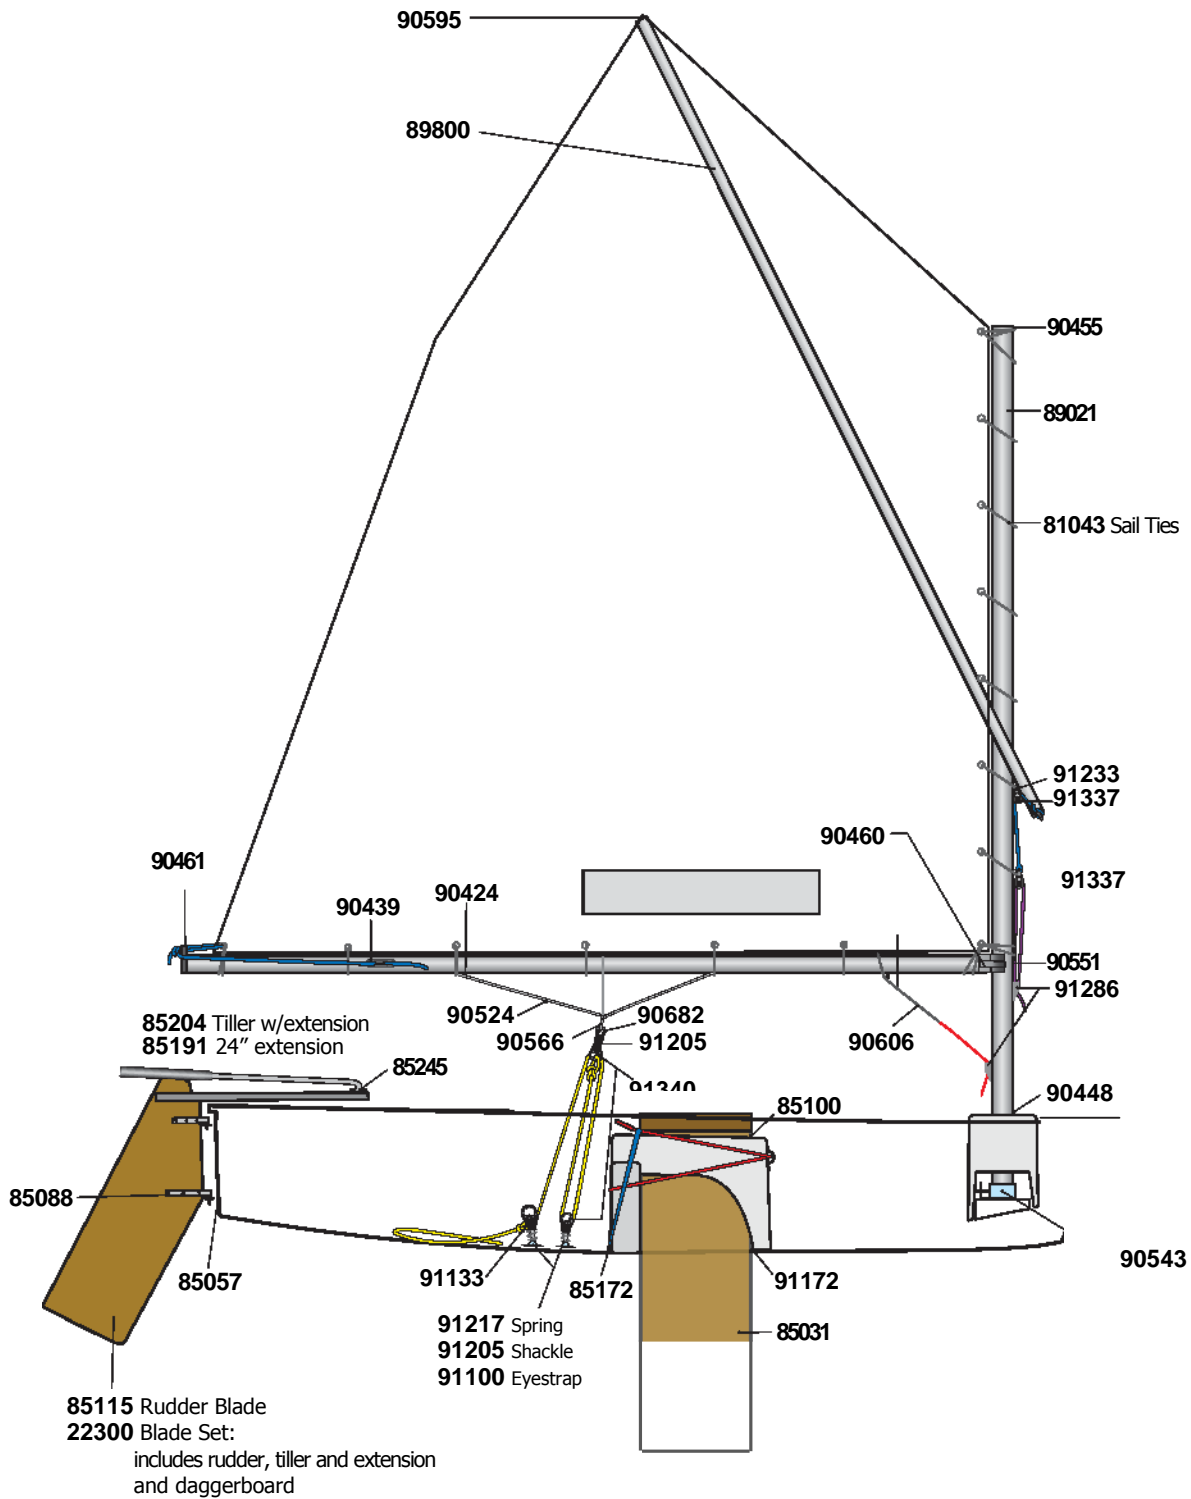

Optimist Parts & Accessories

Spars

- 89411 Boom
- 89021 Mast
- 89800 Sprit

Hiking Straps

- 91167 Hiking strap plate
- 91144 Hiking strap
- 91097 Eyestraps, 4 hole
- 91100 Eyestraps, regular
- 91099 Eyestraps, looped for aft end of hiking strap