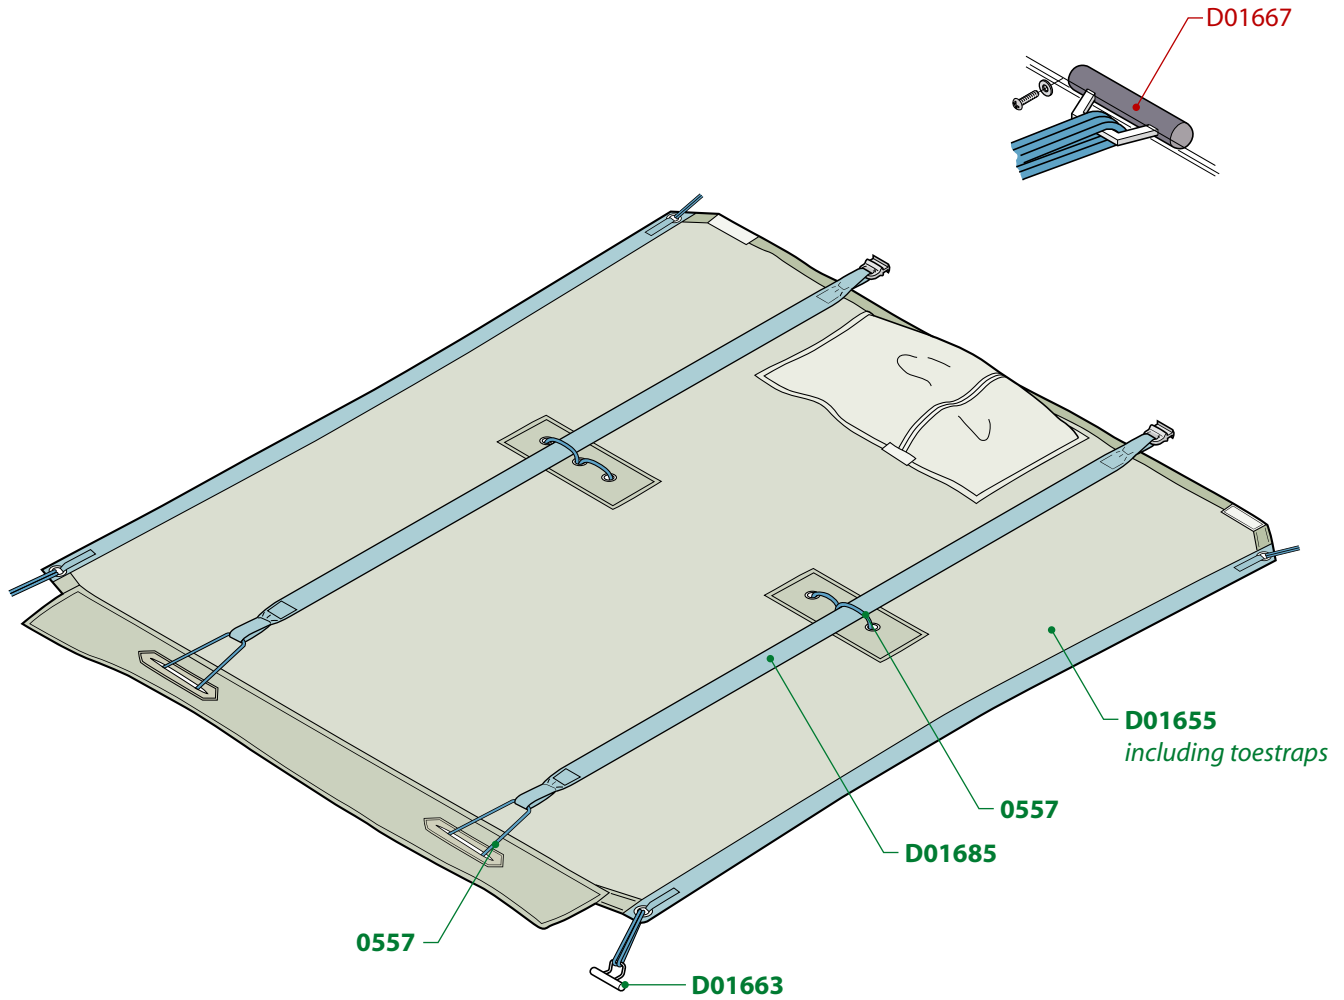

BOLD GREEN numbers = stock item
LIGHT RED numbers = special order item

Dart 16

PAGE 2

BOLD GREEN numbers = stock item
LIGHT RED numbers = special order item

SAIL NUMBERS

Sail No.

0	3410F
1	3411F
2	3412F
3	3413F
4	3414F
5	3415F
6	3416F
7	3417F
8	3418F
9	3416F

BOLD GREEN numbers = stock item
LIGHT RED numbers = special order item

BOLD GREEN numbers = stock item
LIGHT RED numbers = special order item

Dart 16

PAGE 5

BOLD GREEN numbers = stock item
LIGHT RED numbers = special order item