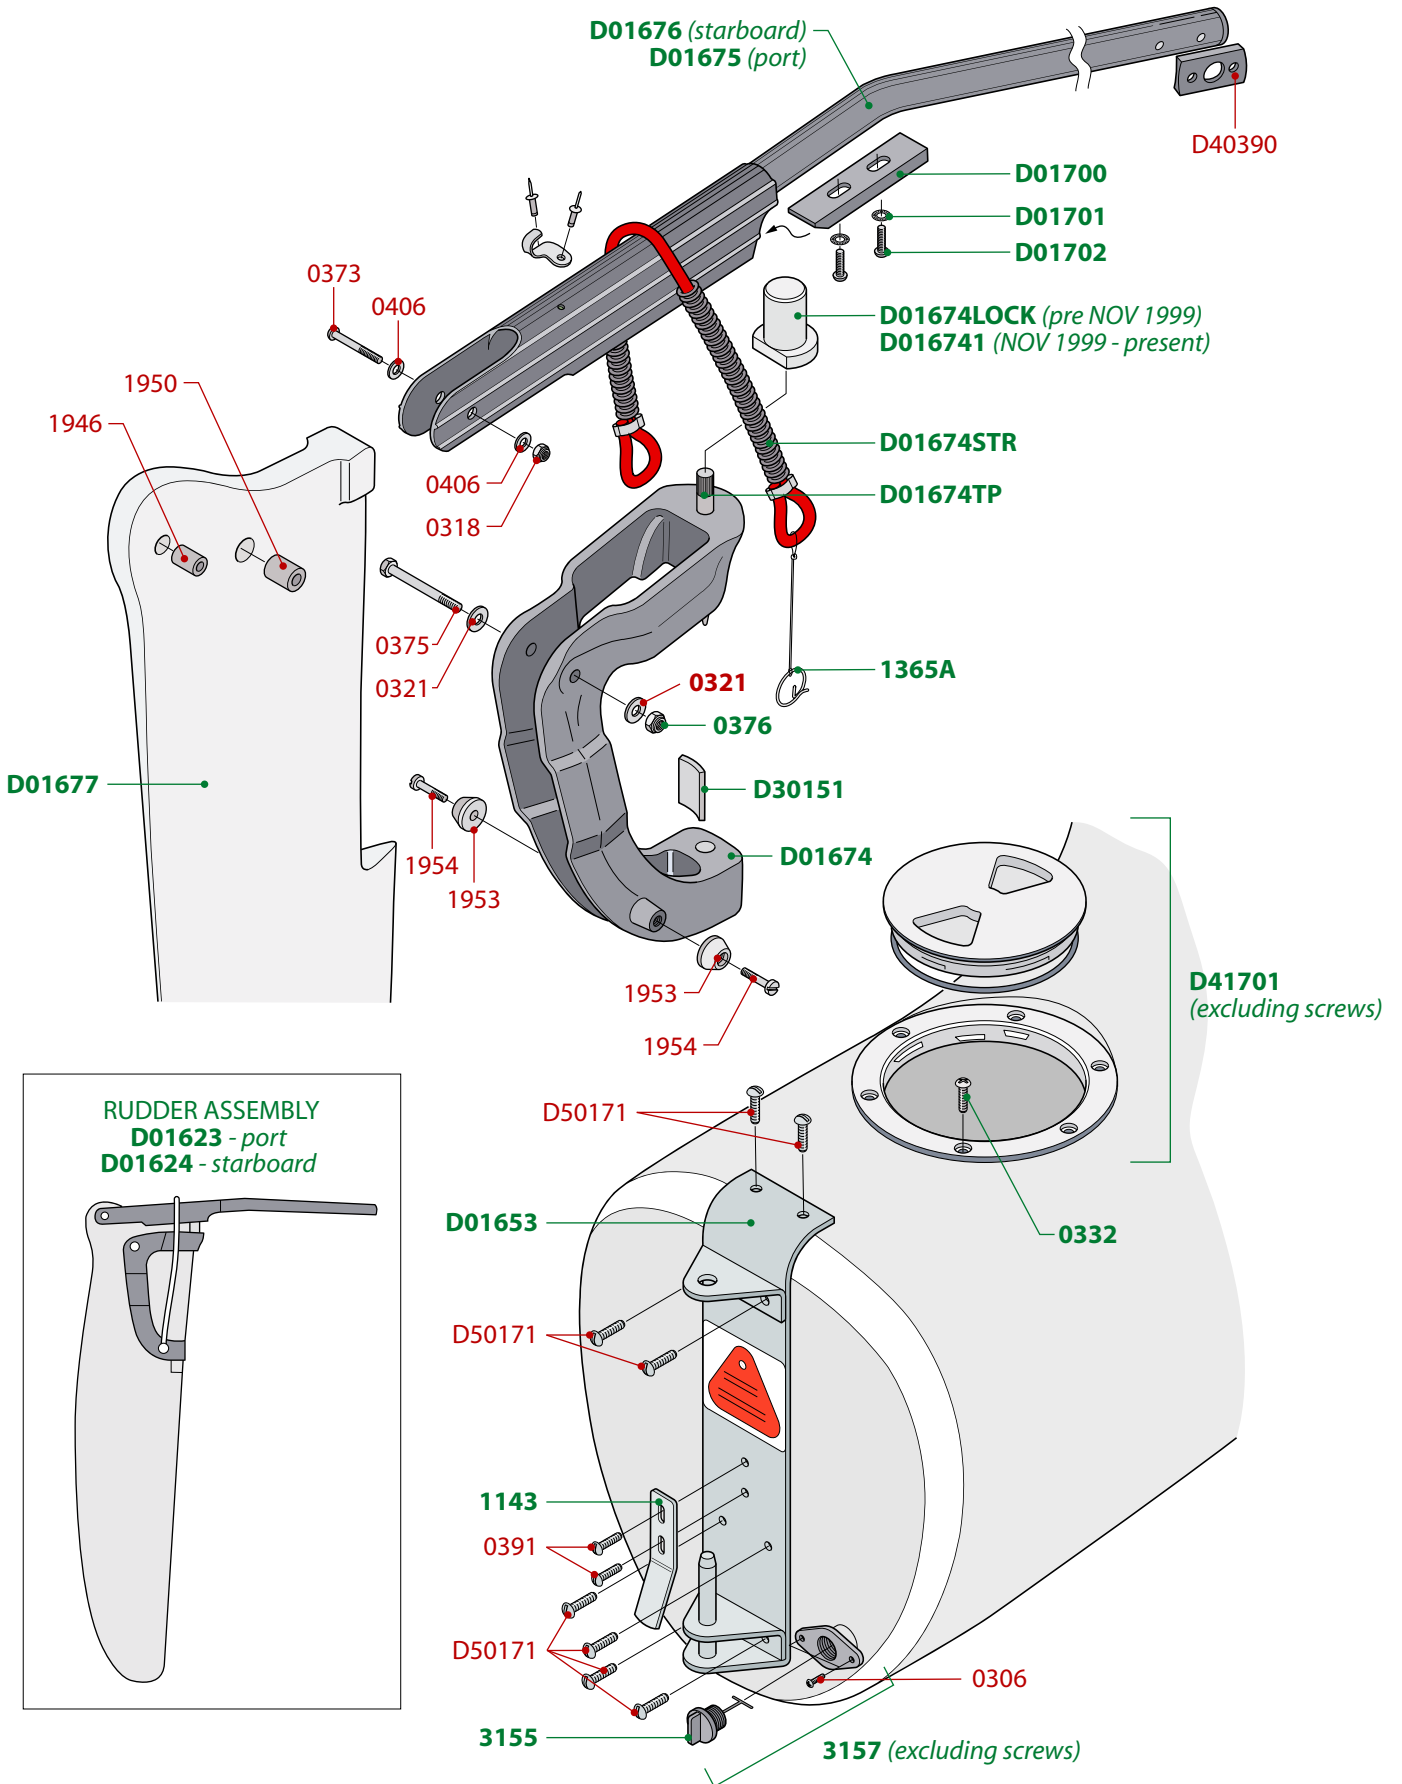

BOLD GREEN numbers = stock item
LIGHT RED numbers = special order item