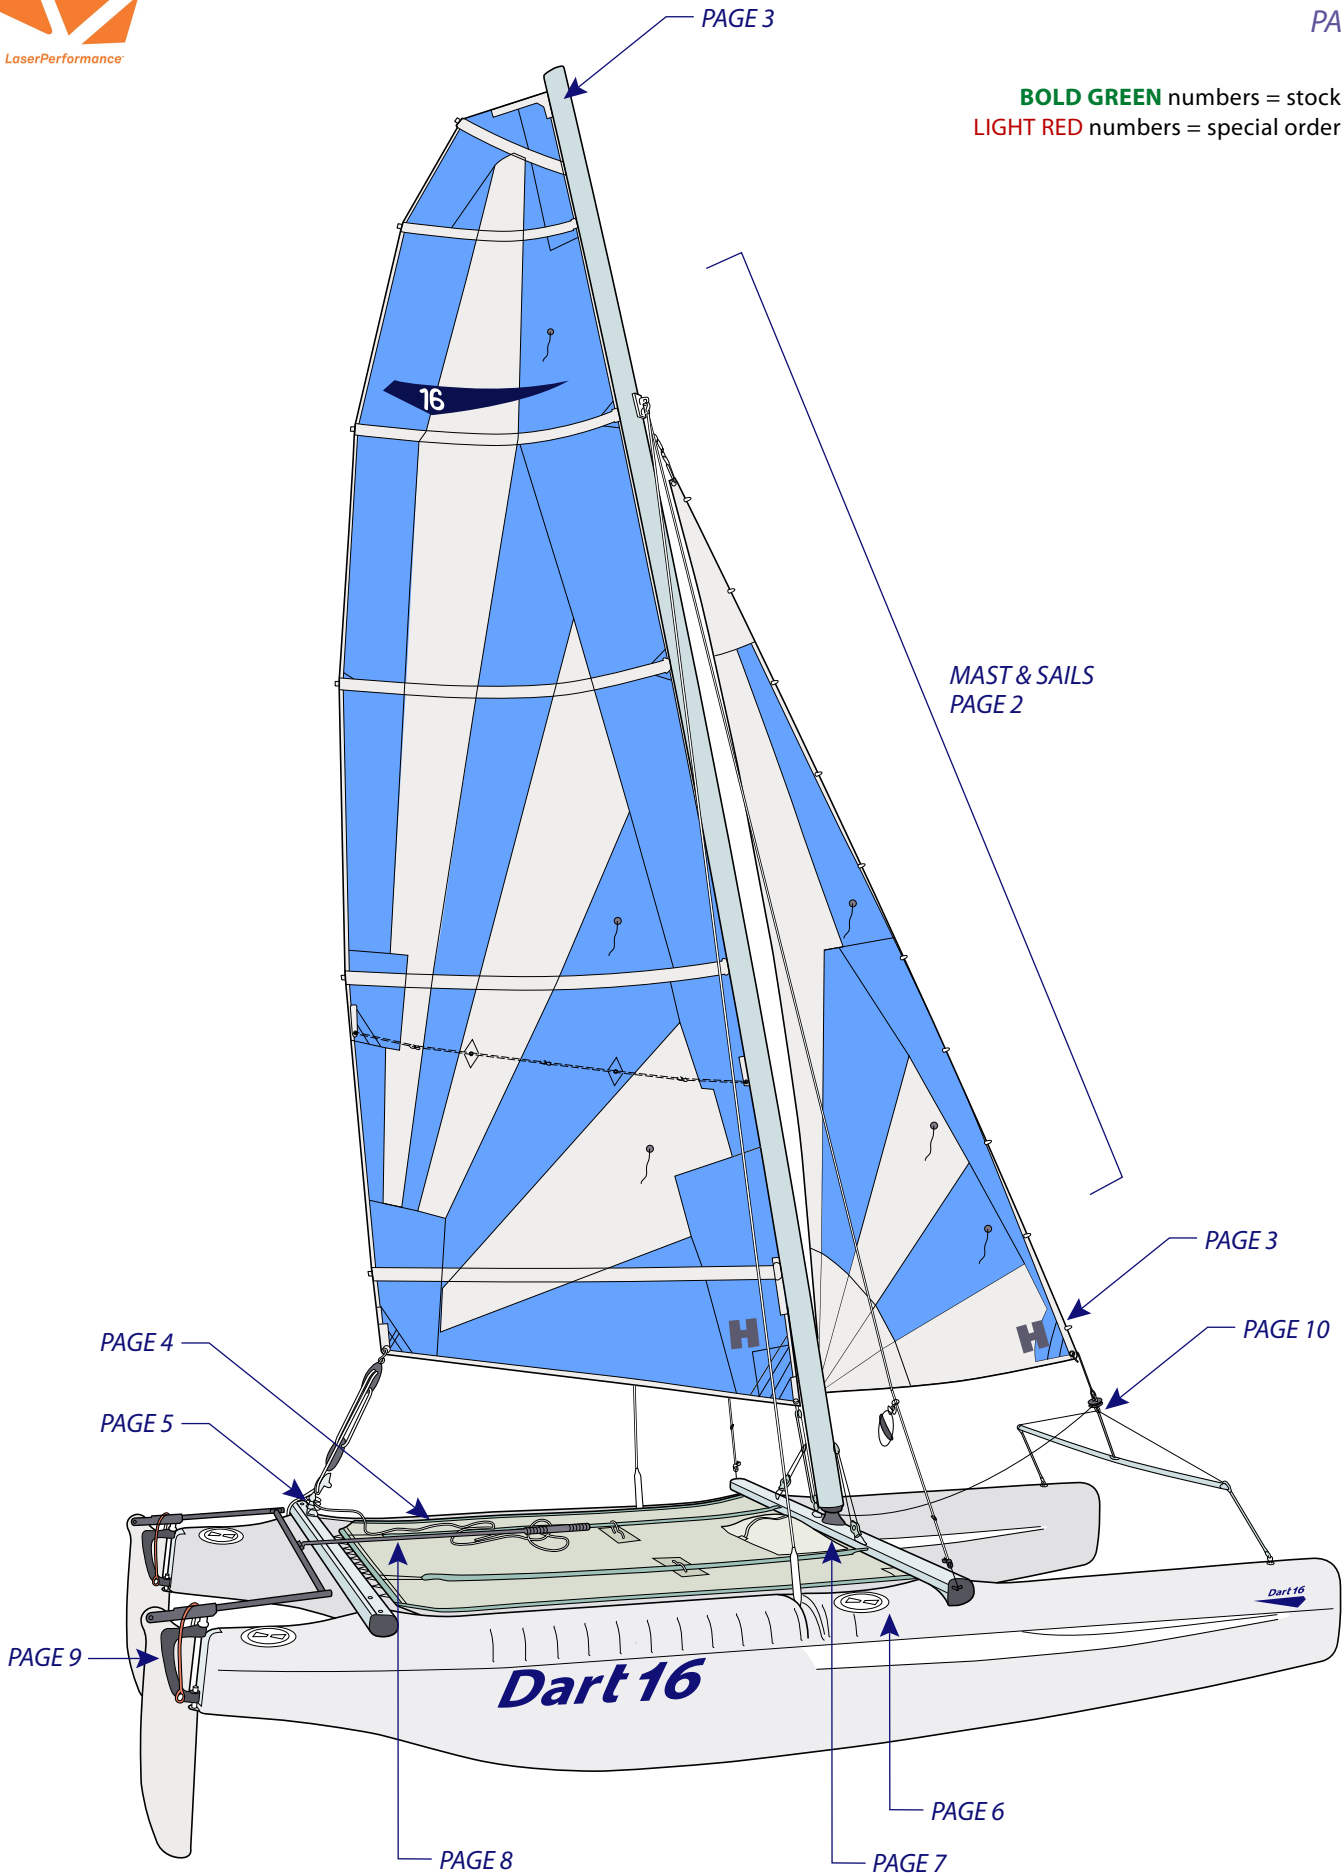

BOLD GREEN numbers = stock item
LIGHT RED numbers = special order item

Dart 16

PAGE 2

BOLD GREEN numbers = stock item
LIGHT RED numbers = special order item

SAIL NUMBERS

Sail No.

0	3410F
1	3411F
2	3412F
3	3413F
4	3414F
5	3415F
6	3416F
7	3417F
8	3418F
9	3416F

BOLD GREEN numbers = stock item
LIGHT RED numbers = special order item

BOLD GREEN numbers = stock item
LIGHT RED numbers = special order item

Dart 16

PAGE 5

BOLD GREEN numbers = stock item
LIGHT RED numbers = special order item

BOLD GREEN numbers = stock item
LIGHT RED numbers = special order item

Dart 16

PAGE 7

BOLD GREEN numbers = stock item
LIGHT RED numbers = special order item

IMPORTANT NOTICE: All diagrams, drawings and related information are the intellectual property of LaserPerformance. Any copying, distributing or other use without our prior written permission is strictly prohibited. © 2006 LaserPerformance.