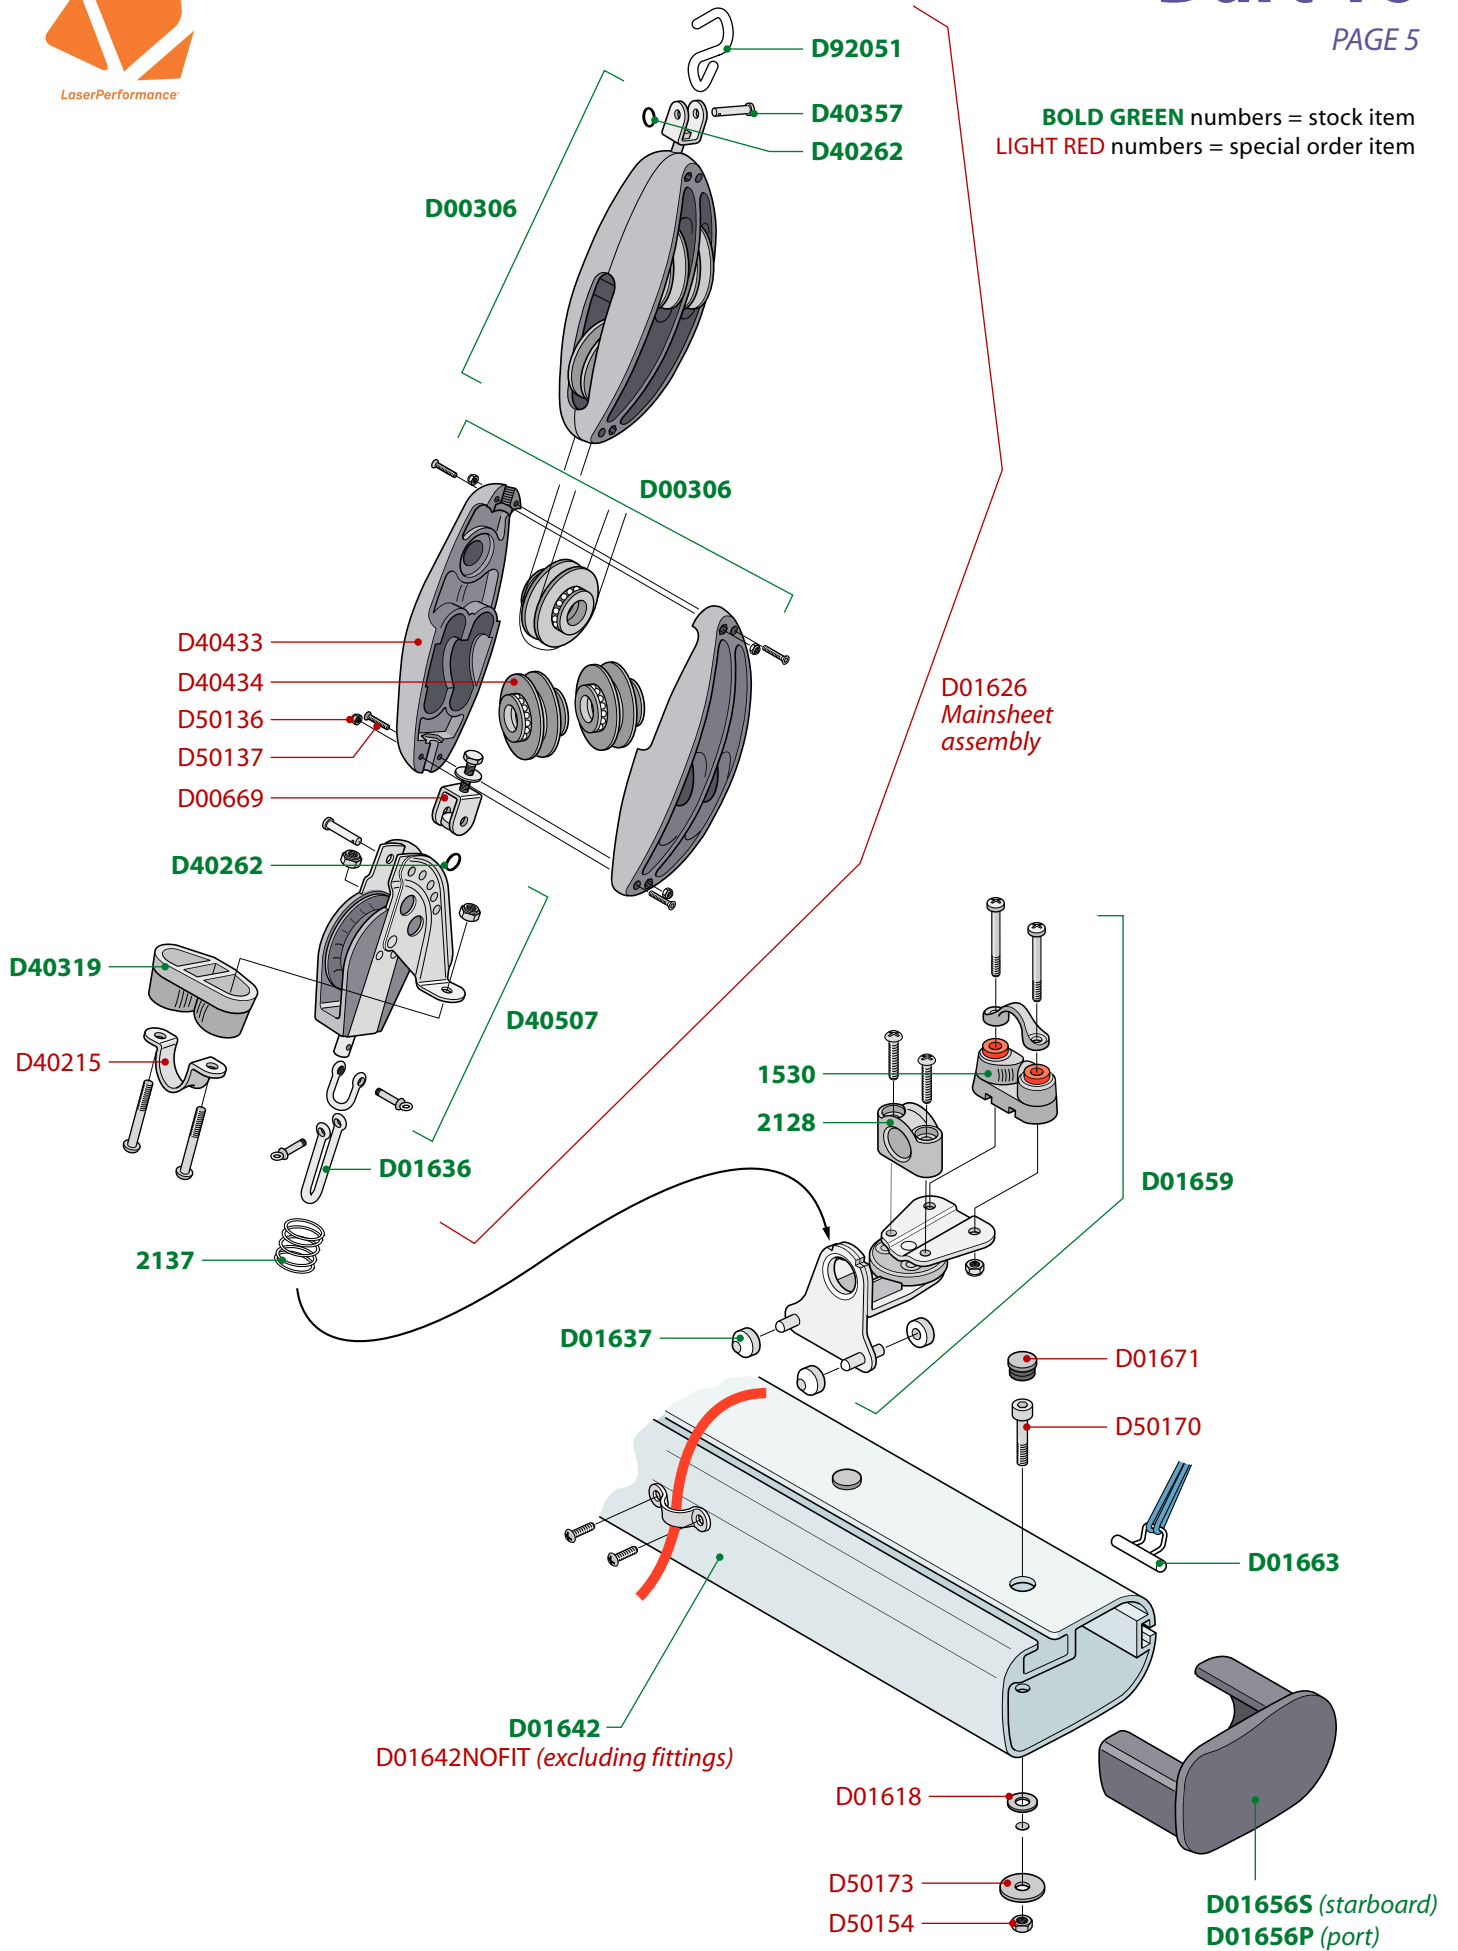

BOLD GREEN numbers = stock item
LIGHT RED numbers = special order item

Dart 16

PAGE 2

BOLD GREEN numbers = stock item
LIGHT RED numbers = special order item

SAIL NUMBERS

Sail No.

0	3410F
1	3411F
2	3412F
3	3413F
4	3414F
5	3415F
6	3416F
7	3417F
8	3418F
9	3416F

BOLD GREEN numbers = stock item
LIGHT RED numbers = special order item

BOLD GREEN numbers = stock item
LIGHT RED numbers = special order item

Dart 16

PAGE 5

BOLD GREEN numbers = stock item
LIGHT RED numbers = special order item

BOLD GREEN numbers = stock item
LIGHT RED numbers = special order item

Dart 16

PAGE 7

BOLD GREEN numbers = stock item
LIGHT RED numbers = special order item

IMPORTANT NOTICE: All diagrams, drawings and related information are the intellectual property of LaserPerformance. Any copying, distributing or other use without our prior written permission is strictly prohibited. © 2006 LaserPerformance.

BOLD GREEN numbers = stock item
LIGHT RED numbers = special order item

BOLD GREEN numbers = stock item
LIGHT RED numbers = special order item

Dart 16

PAGE 10

BOLD GREEN numbers = stock item
LIGHT RED numbers = special order item