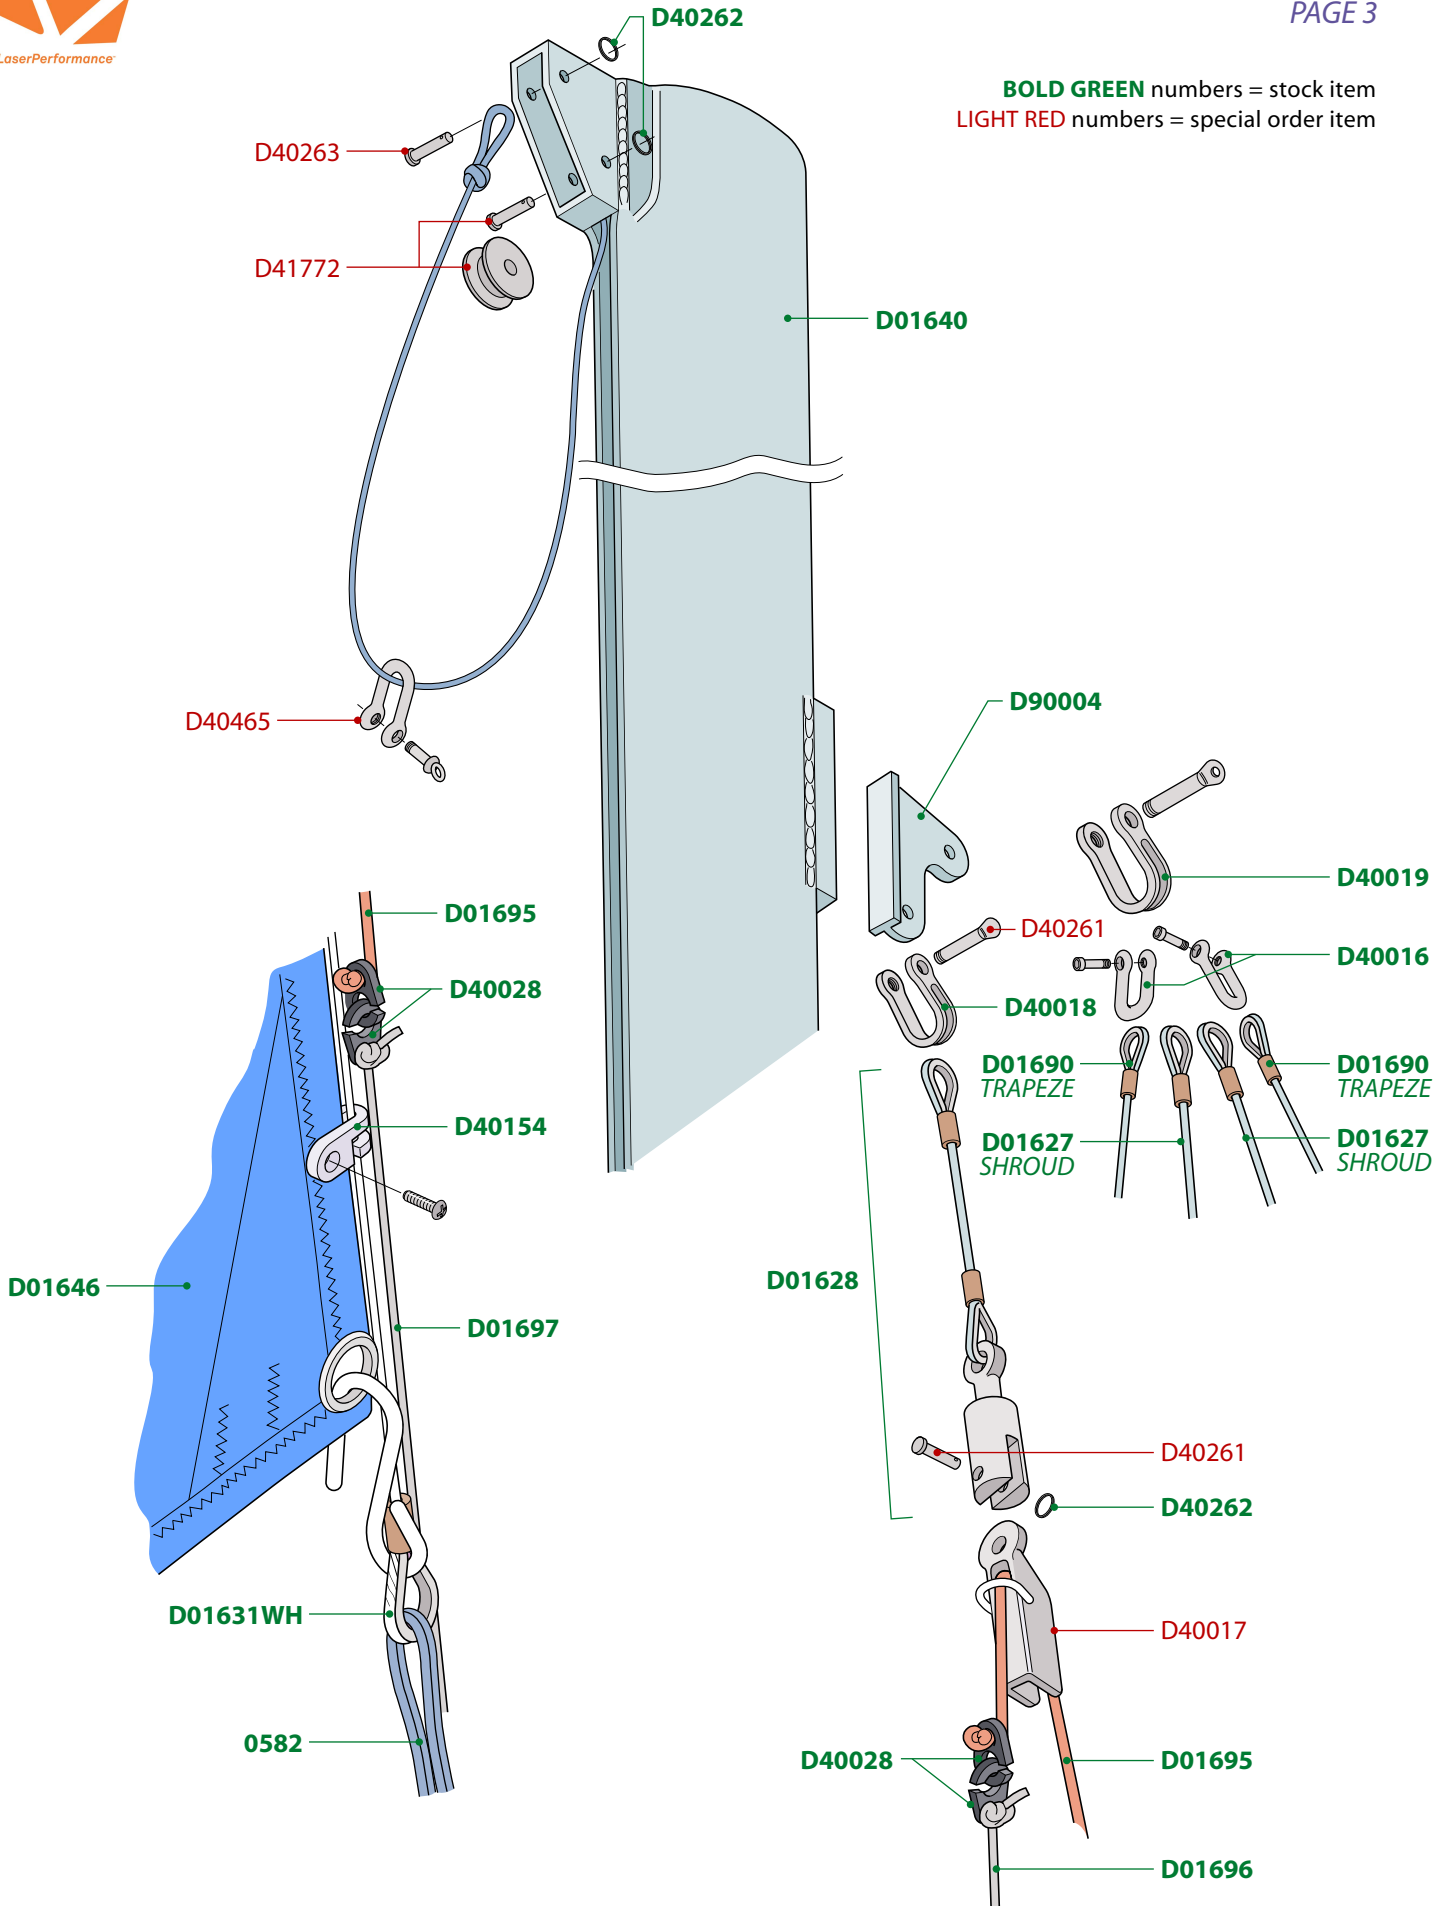

BOLD GREEN numbers = stock item
LIGHT RED numbers = special order item