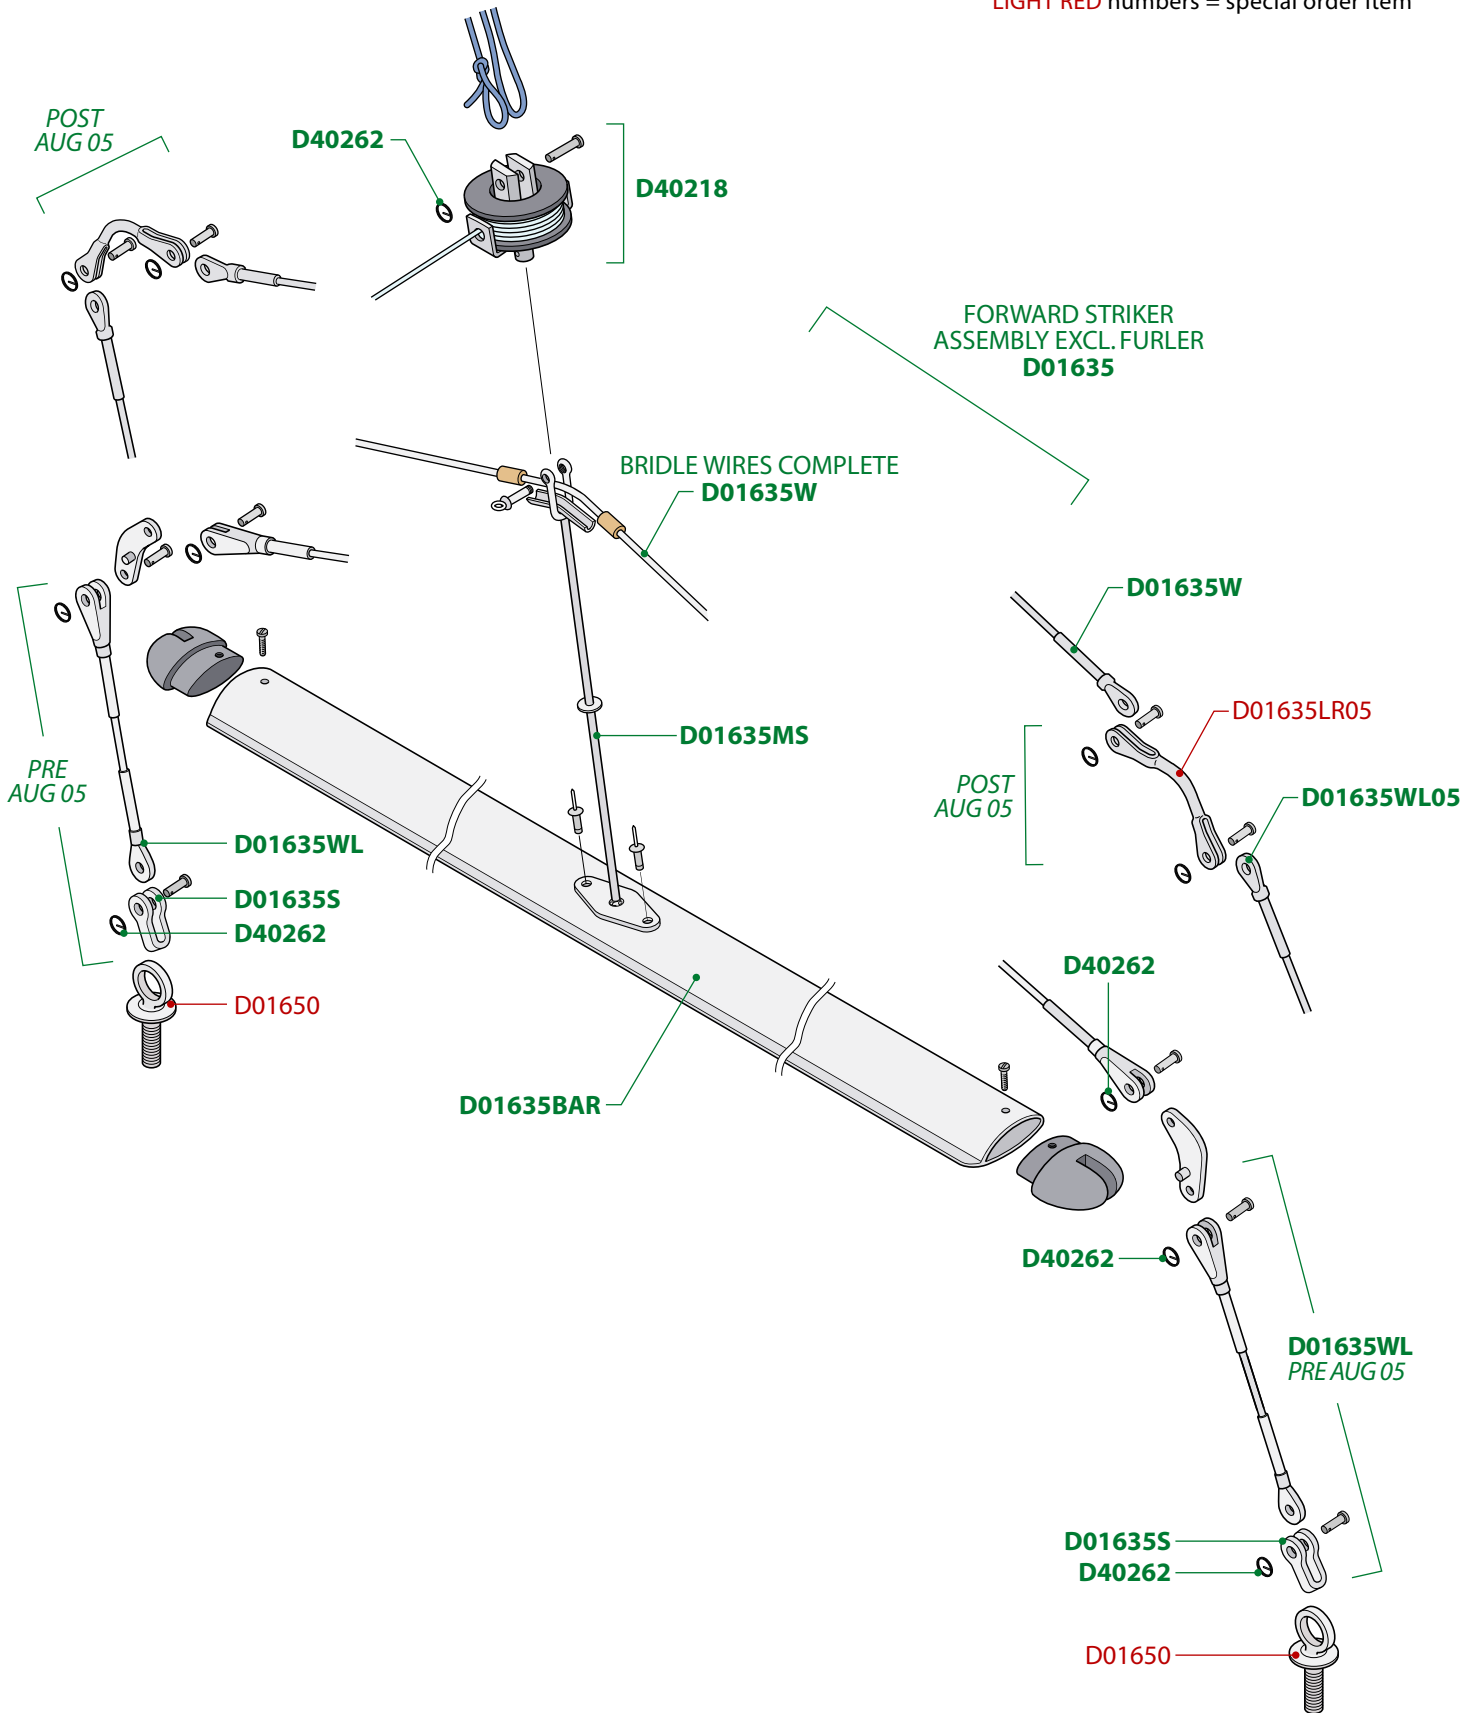

BOLD GREEN numbers = stock item
LIGHT RED numbers = special order item

Dart 16

PAGE 2

BOLD GREEN numbers = stock item
LIGHT RED numbers = special order item

SAIL NUMBERS

Sail No.

0	3410F
1	3411F
2	3412F
3	3413F
4	3414F
5	3415F
6	3416F
7	3417F
8	3418F
9	3416F

BOLD GREEN numbers = stock item
LIGHT RED numbers = special order item

BOLD GREEN numbers = stock item
LIGHT RED numbers = special order item

Dart 16

PAGE 10

BOLD GREEN numbers = stock item
LIGHT RED numbers = special order item