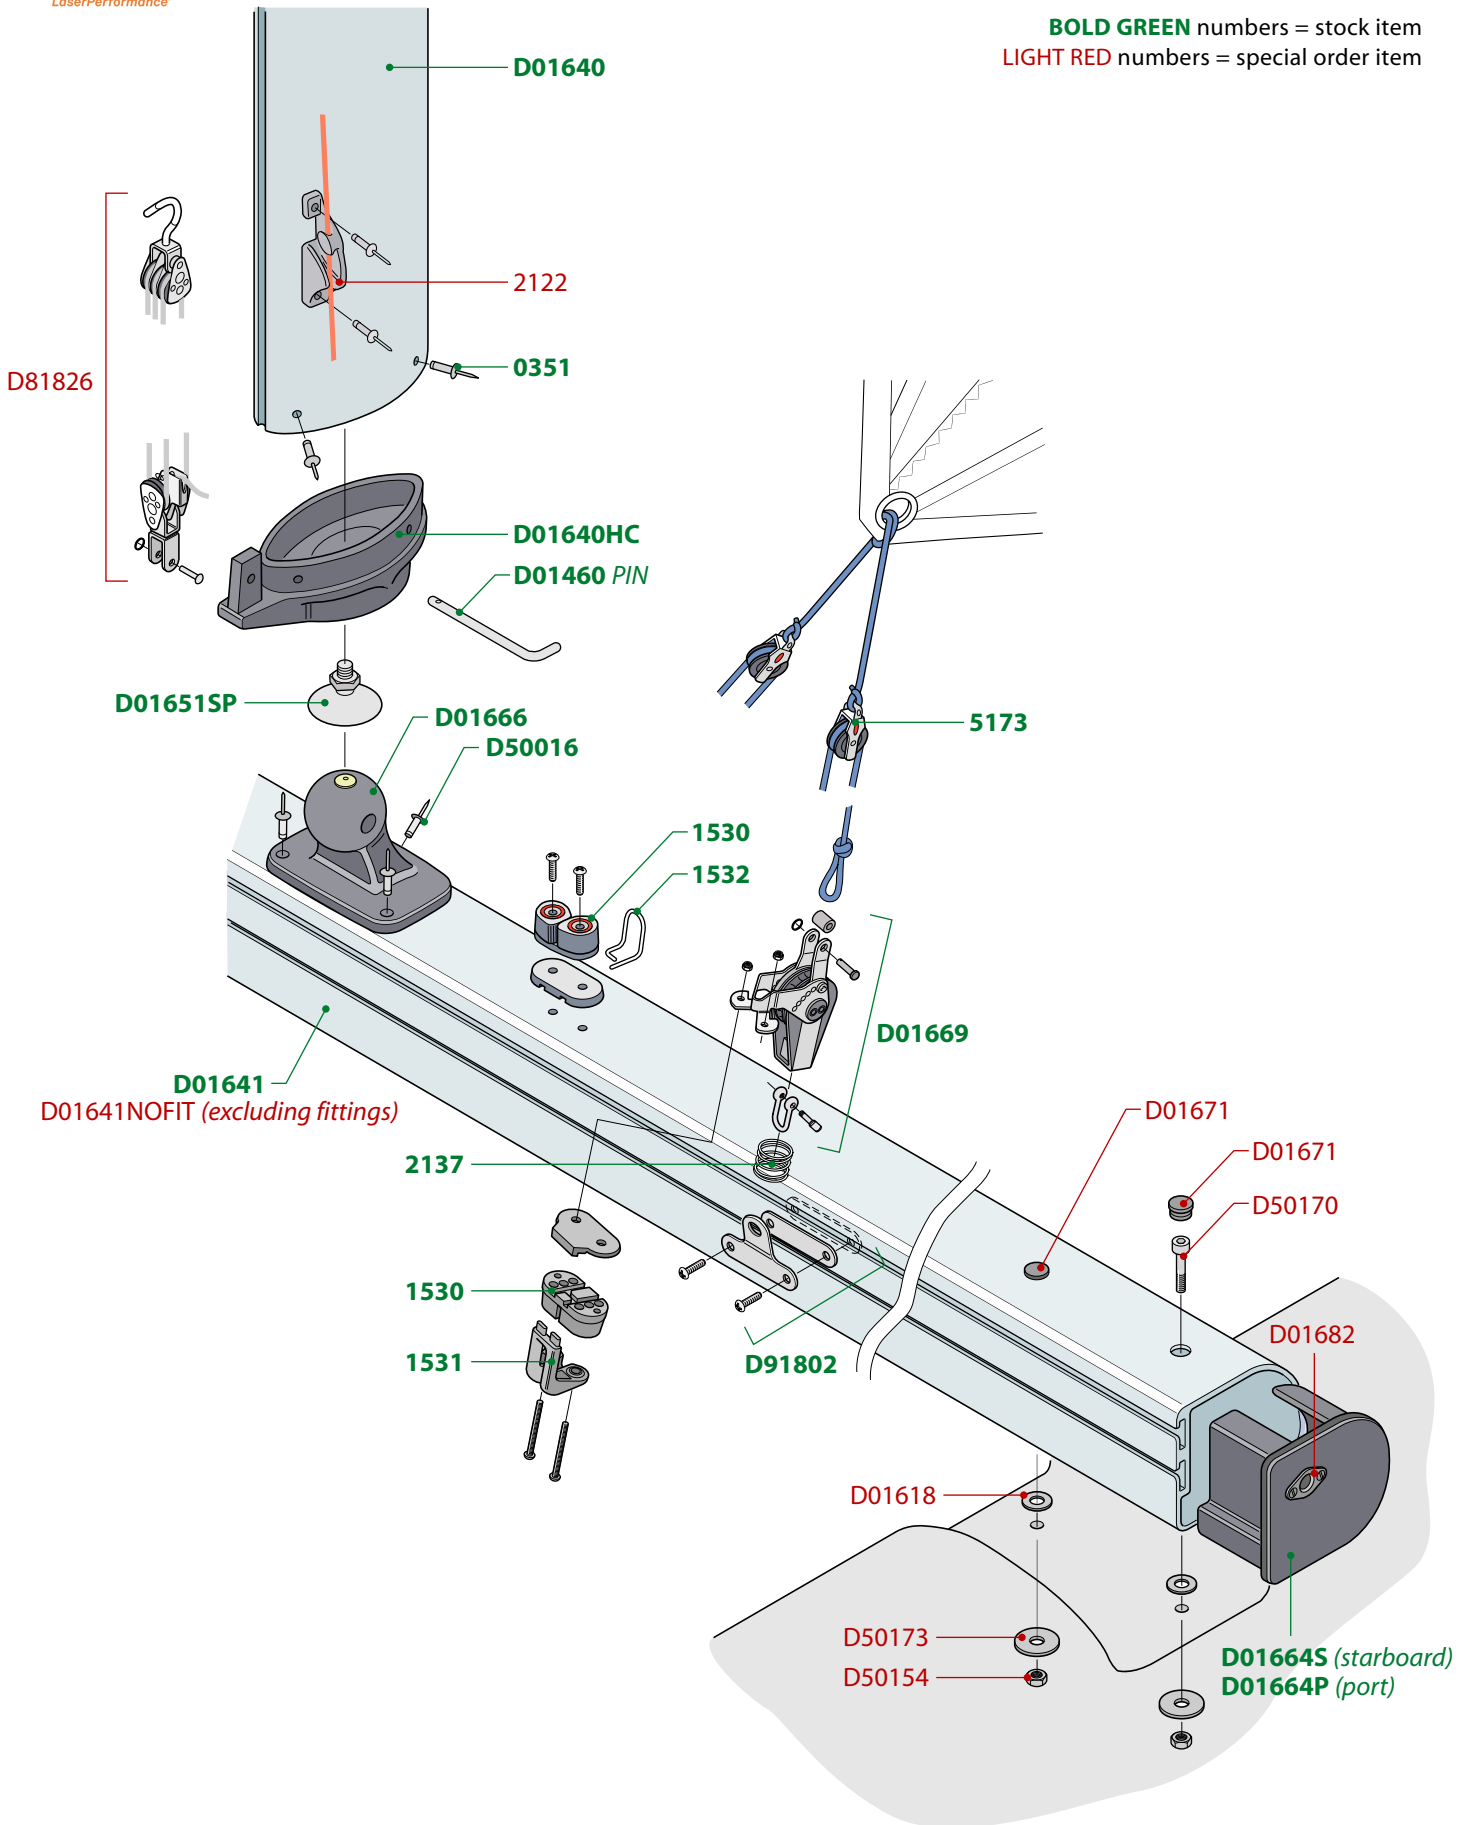

BOLD GREEN numbers = stock item
LIGHT RED numbers = special order item

Dart 16

PAGE 7

BOLD GREEN numbers = stock item
LIGHT RED numbers = special order item

IMPORTANT NOTICE: All diagrams, drawings and related information are the intellectual property of LaserPerformance. Any copying, distributing or other use without our prior written permission is strictly prohibited. © 2006 LaserPerformance.