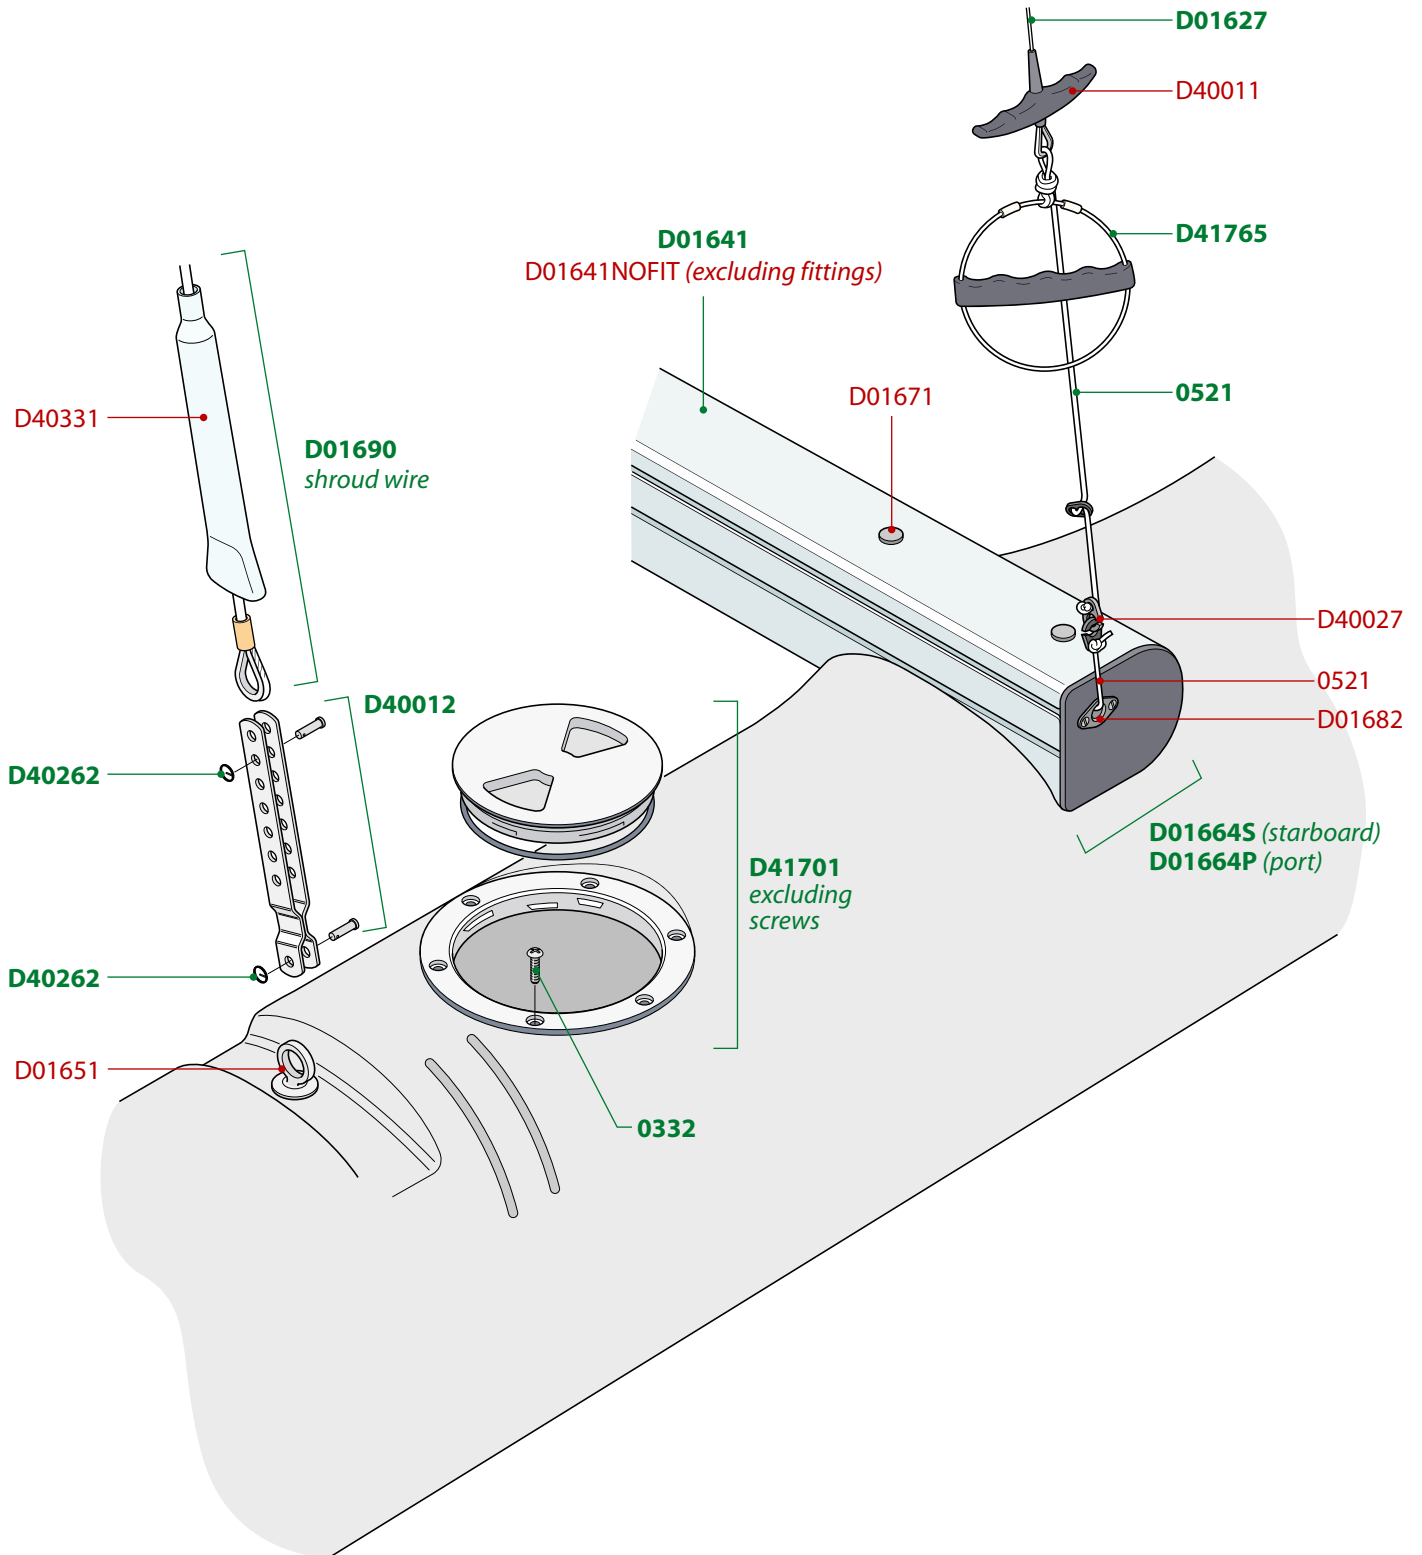

BOLD GREEN numbers = stock item
LIGHT RED numbers = special order item

Dart 16

PAGE 2

BOLD GREEN numbers = stock item
LIGHT RED numbers = special order item

SAIL NUMBERS

Sail No.

0	3410F
1	3411F
2	3412F
3	3413F
4	3414F
5	3415F
6	3416F
7	3417F
8	3418F
9	3416F

BOLD GREEN numbers = stock item
LIGHT RED numbers = special order item

BOLD GREEN numbers = stock item
LIGHT RED numbers = special order item

Dart 16

PAGE 5

BOLD GREEN numbers = stock item
LIGHT RED numbers = special order item

BOLD GREEN numbers = stock item
LIGHT RED numbers = special order item

Dart 16

PAGE 7

BOLD GREEN numbers = stock item
LIGHT RED numbers = special order item

IMPORTANT NOTICE: All diagrams, drawings and related information are the intellectual property of LaserPerformance. Any copying, distributing or other use without our prior written permission is strictly prohibited. © 2006 LaserPerformance.