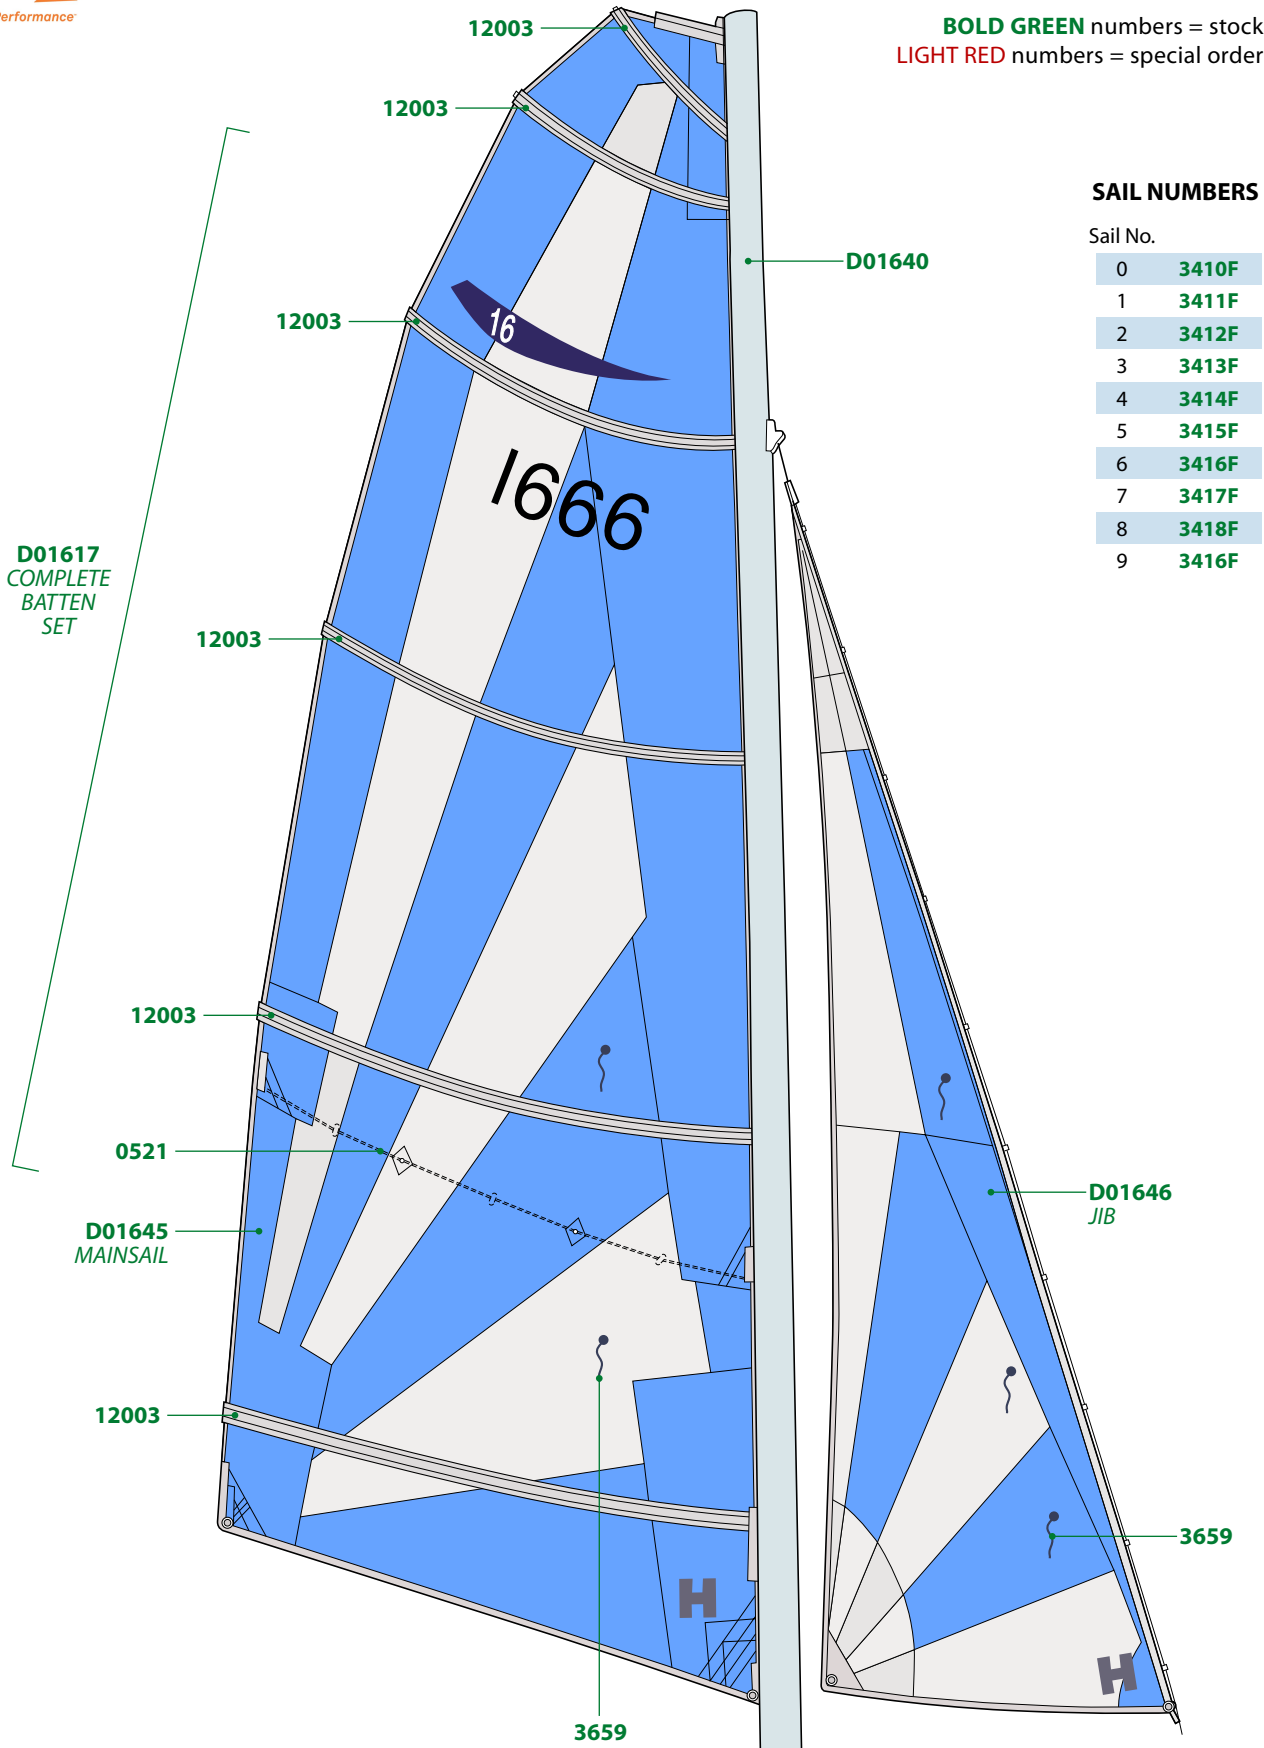

BOLD GREEN numbers = stock item
LIGHT RED numbers = special order item

Dart 16

PAGE 2

BOLD GREEN numbers = stock item
LIGHT RED numbers = special order item

SAIL NUMBERS

Sail No.

0	3410F
1	3411F
2	3412F
3	3413F
4	3414F
5	3415F
6	3416F
7	3417F
8	3418F
9	3416F

BOLD GREEN numbers = stock item
LIGHT RED numbers = special order item

BOLD GREEN numbers = stock item
LIGHT RED numbers = special order item

Dart 16

PAGE 5

BOLD GREEN numbers = stock item
LIGHT RED numbers = special order item