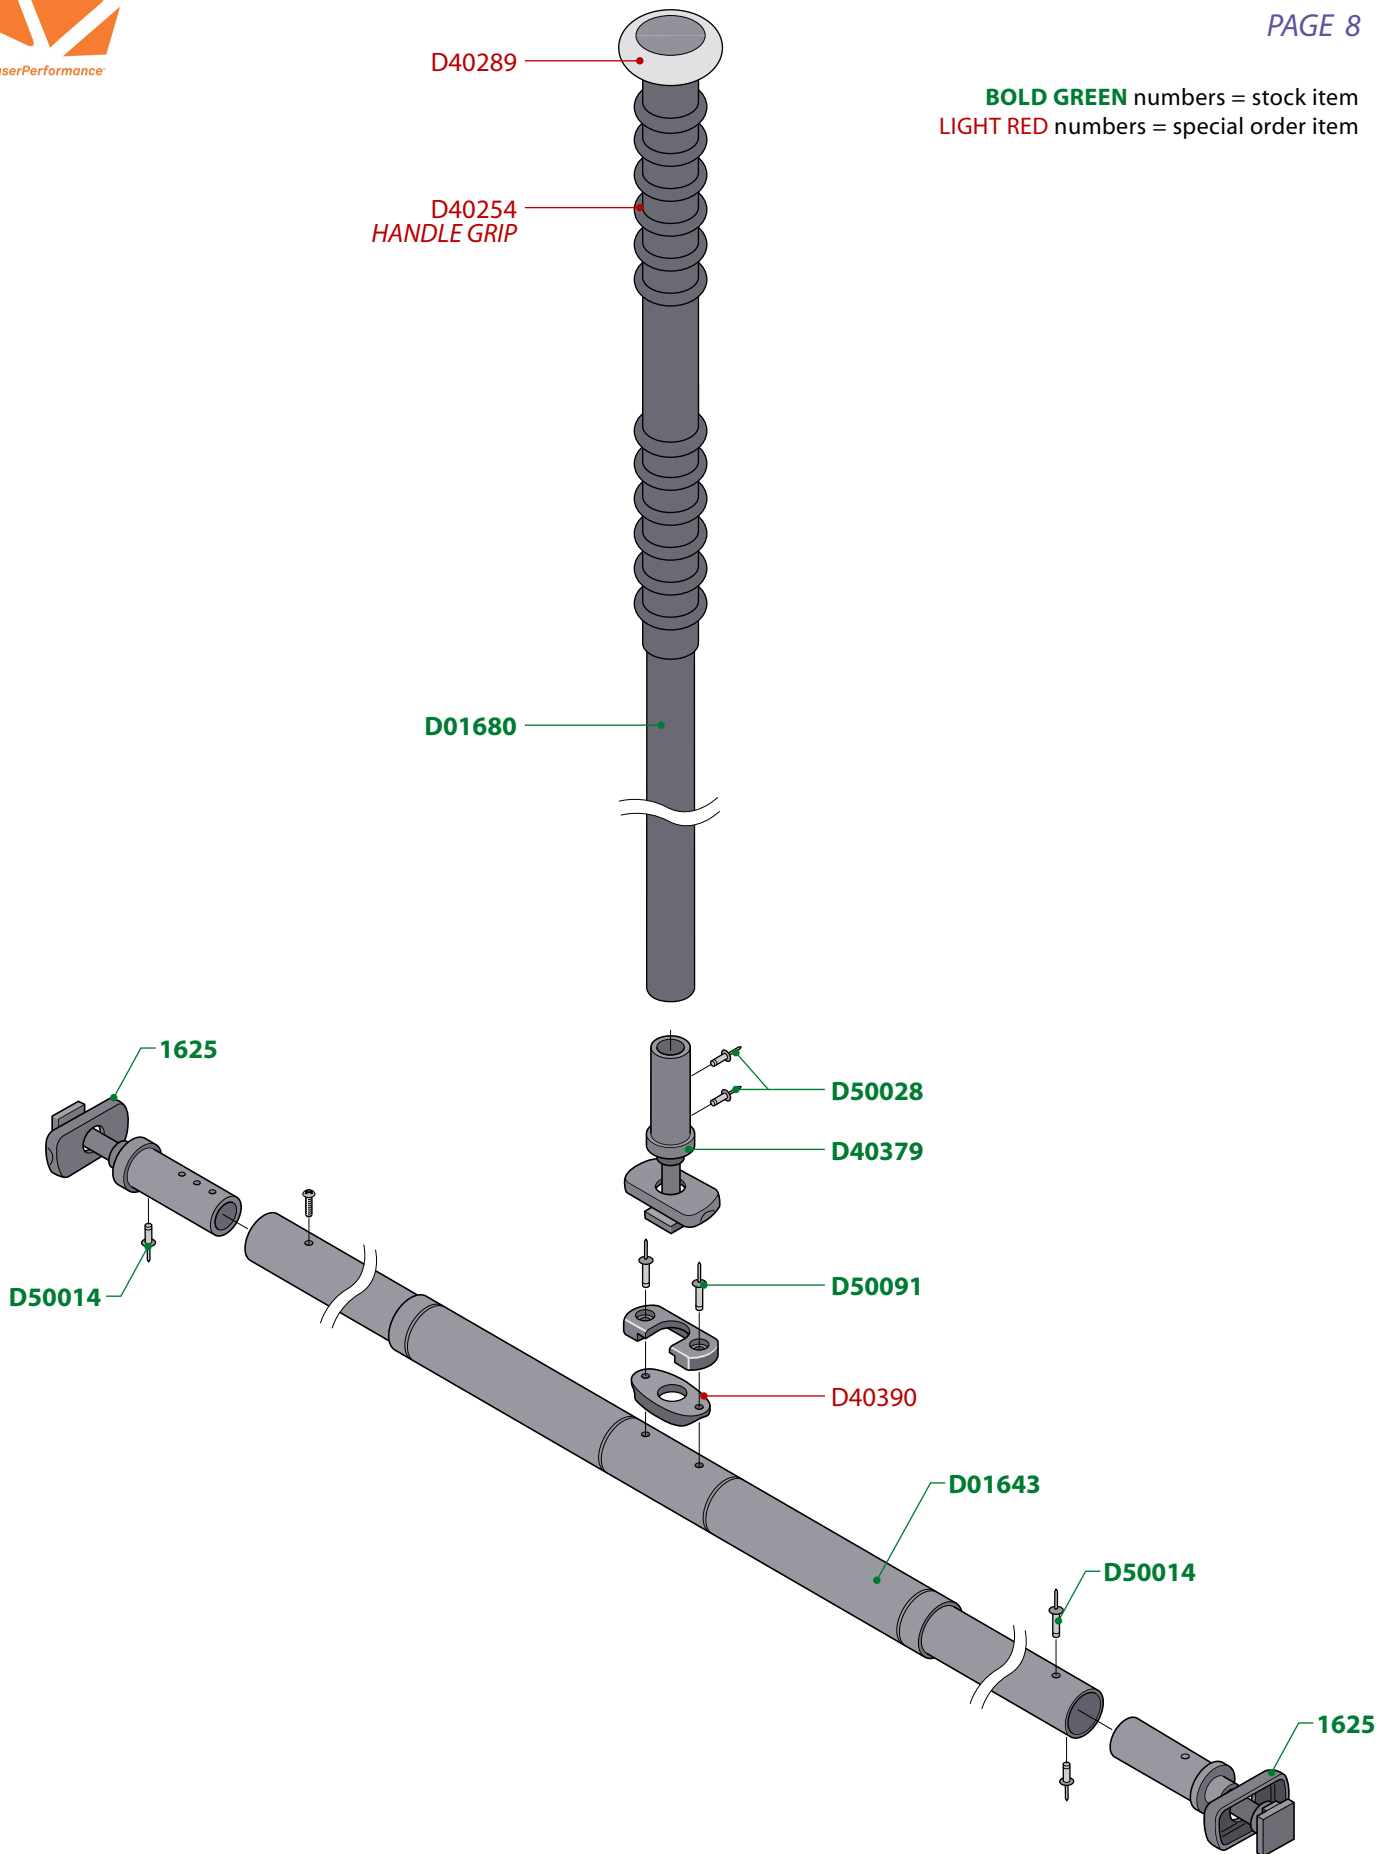

BOLD GREEN numbers = stock item
LIGHT RED numbers = special order item