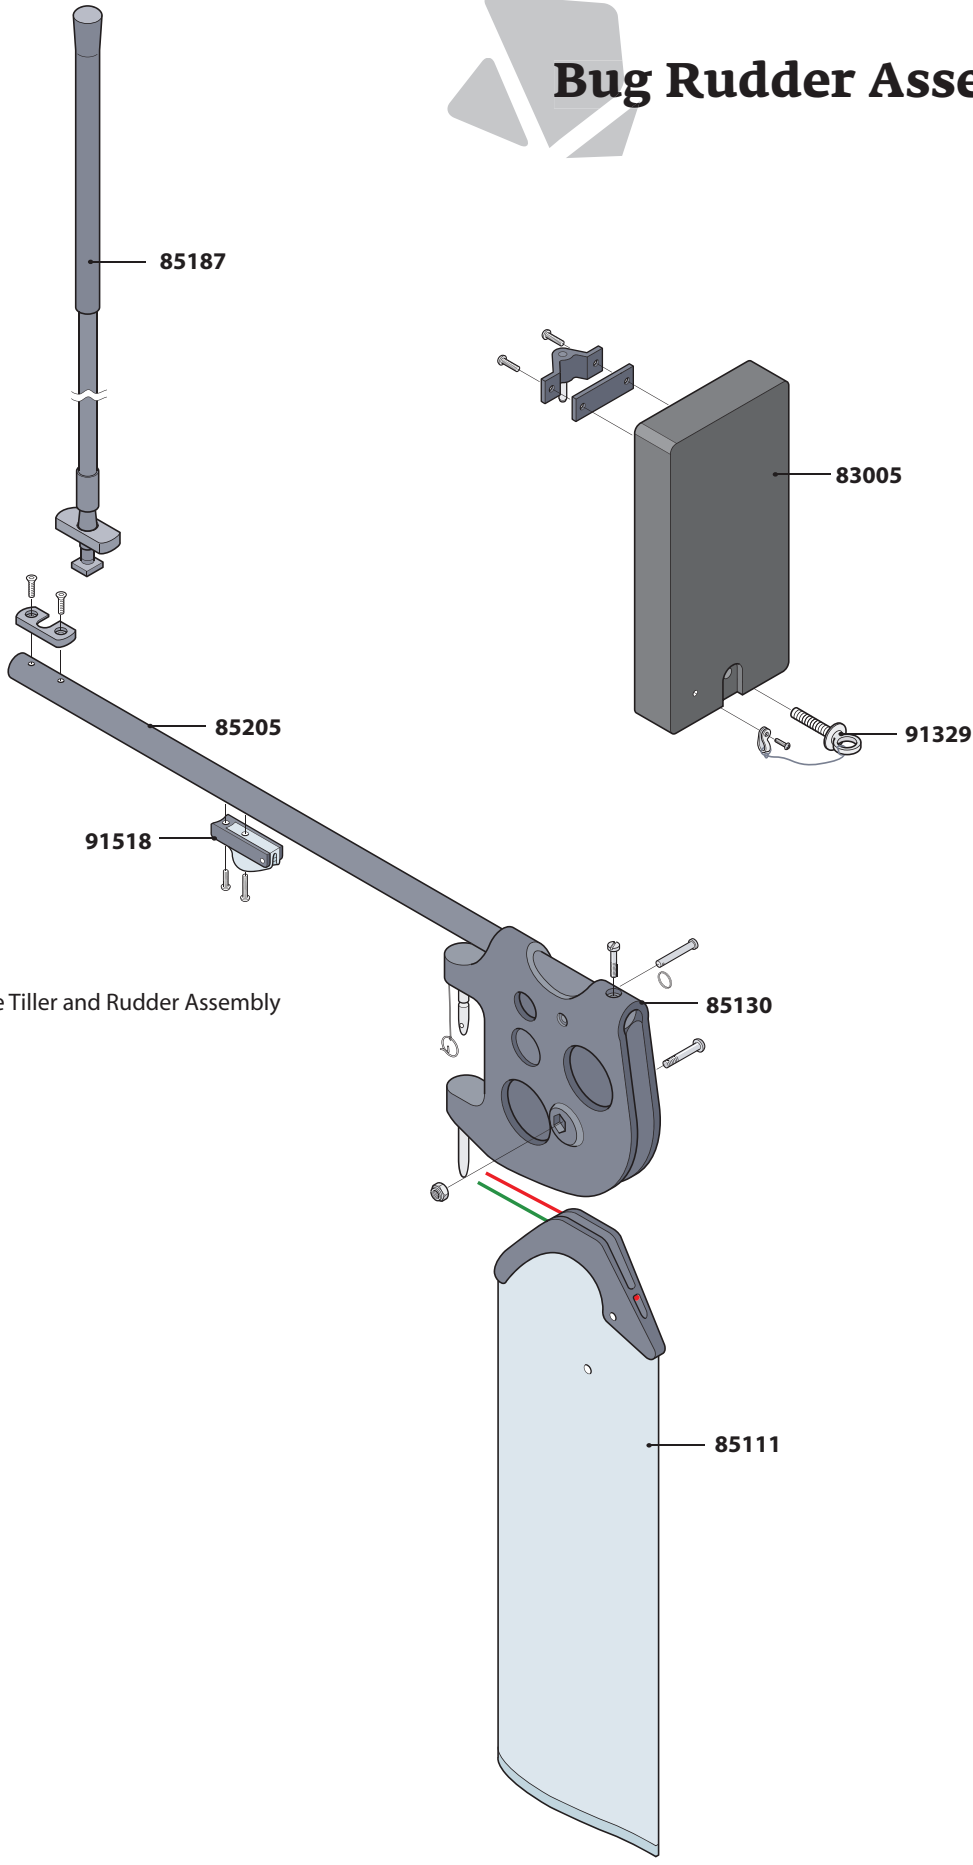

# Bug Hull and Deck Fittings

# Bug Hull and Deck Fittings

89400 Complete Boom

# Bug Race Accessories

**89033** Power Curve Upper  
**89010** Standard Upper

**89003**  
Lower

**95102** Bug Race Sail - Lotus  
Not Pictured:  
**95100** Bug Race Sail - Blaze  
**95104** Bug Rec Sail - Red Craze  
**95105** Bug Rec Sail - Yellow Zest

# Bug Rudder Assembly

**85103** Complete Tiller and Rudder Assembly