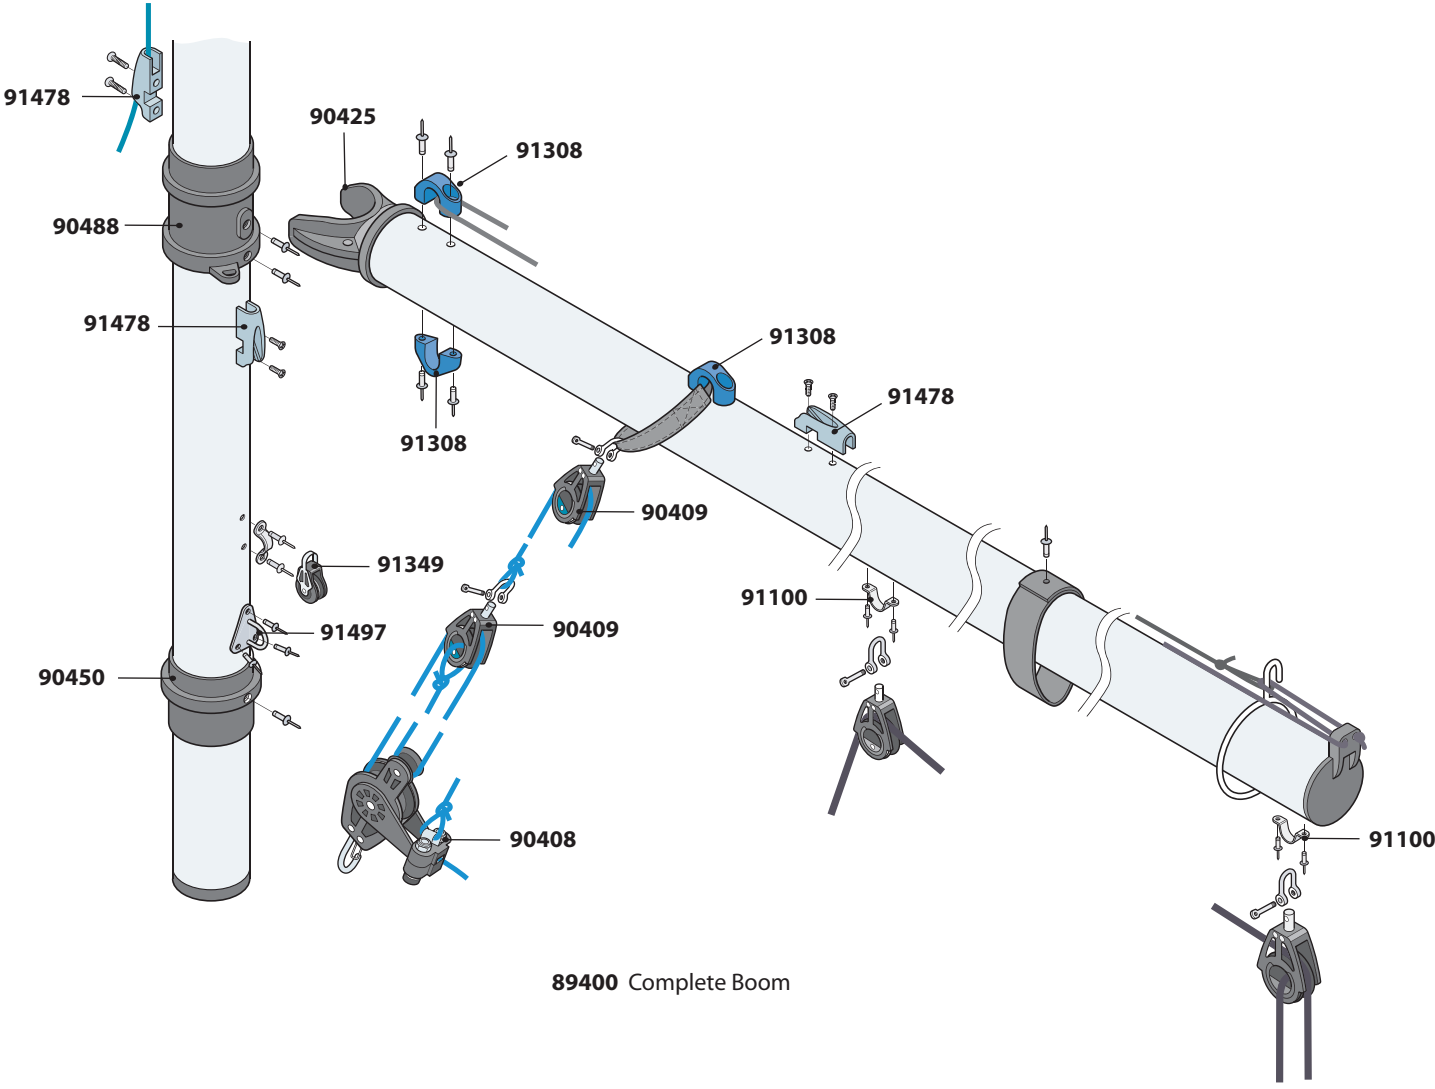

89400 Complete Boom