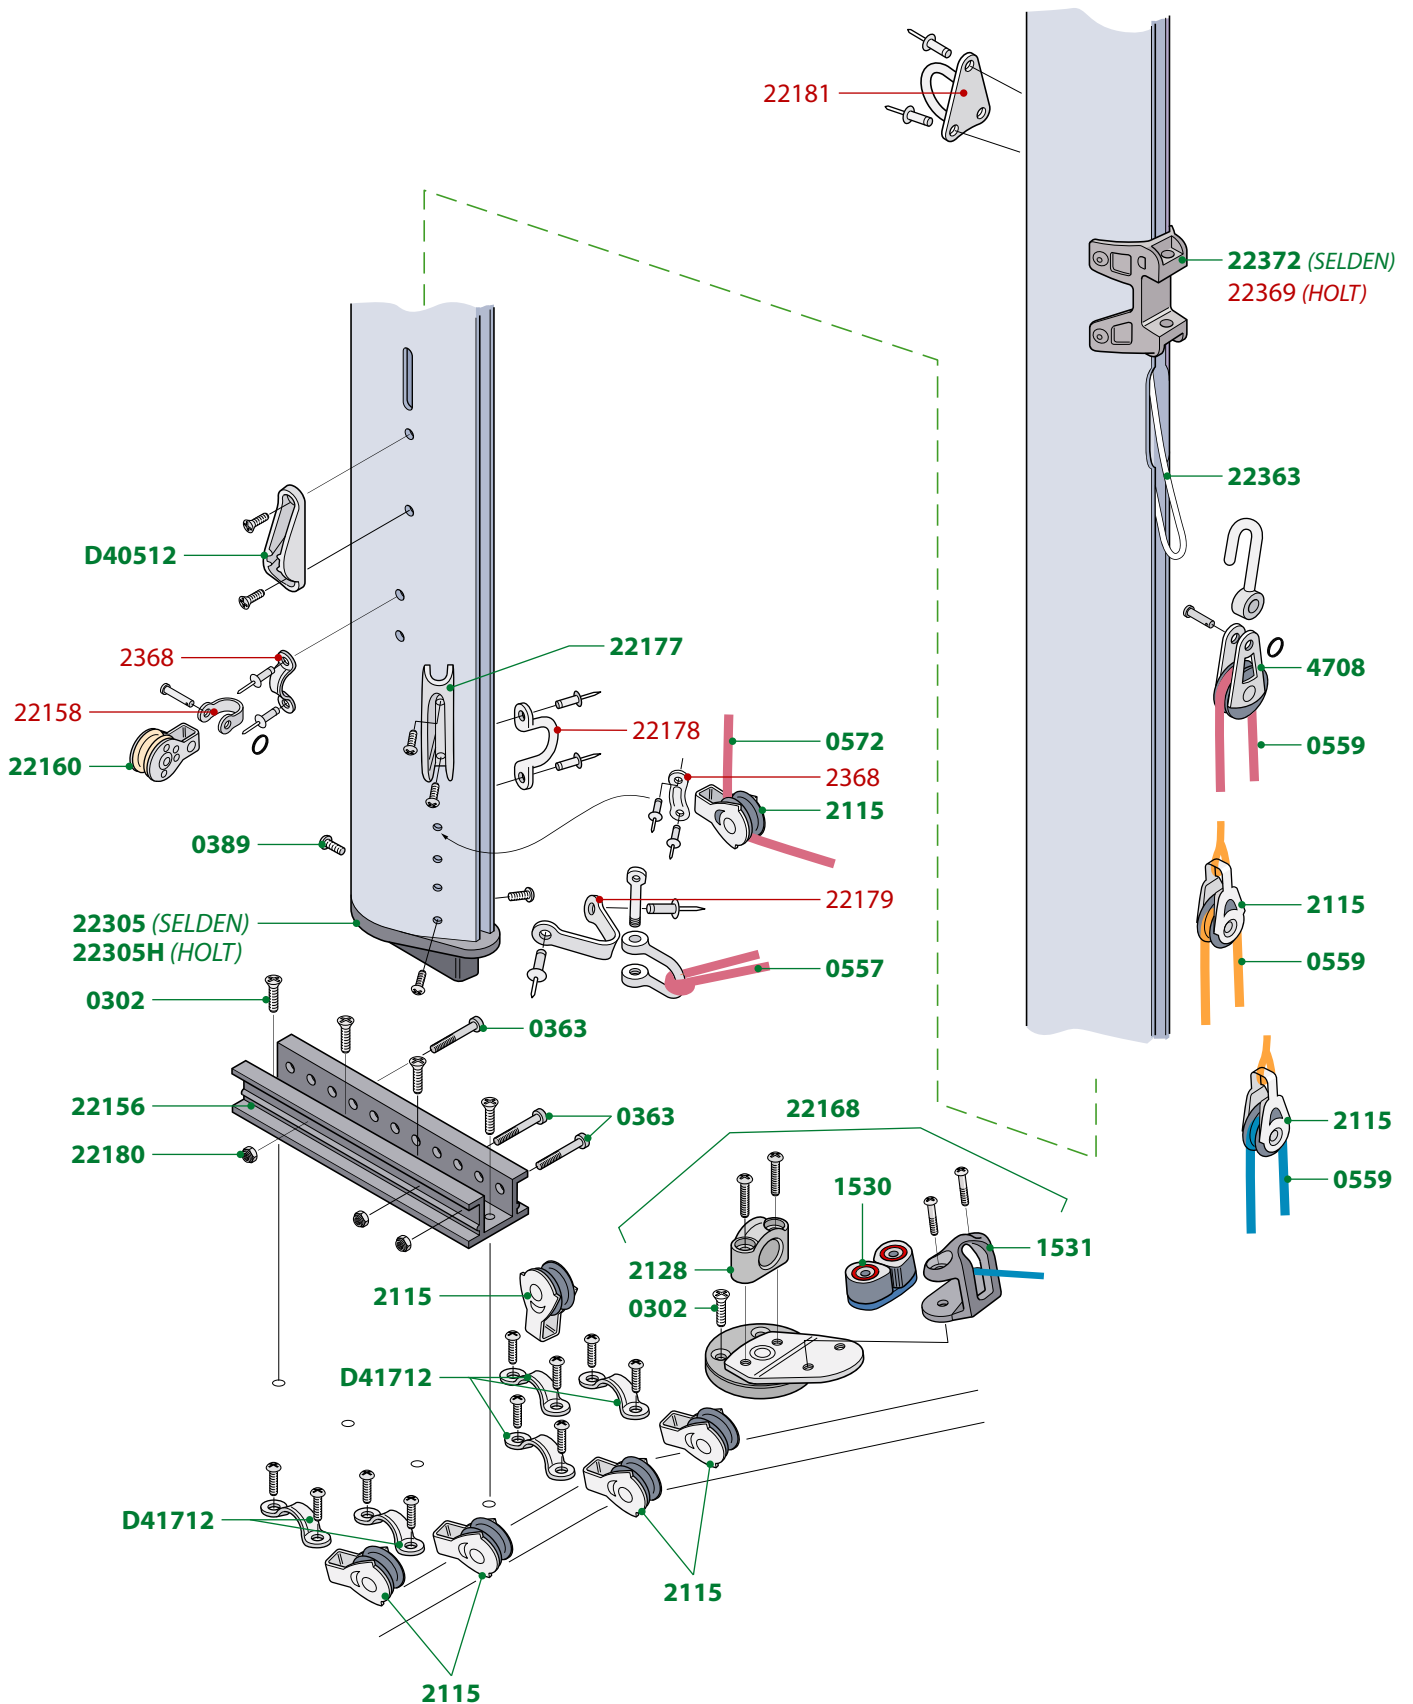

BOLD GREEN numbers = stock item
LIGHT RED numbers = special order item

BOLD GREEN numbers = stock item
LIGHT RED numbers = special order item

SAIL NUMBERS

Sail No.

0	3410F
1	3411F
2	3412F
3	3413F
4	3414F
5	3415F
6	3416F
7	3417F
8	3418F
9	3416F

BOLD GREEN numbers = stock item
LIGHT RED numbers = special order item

BOLD GREEN numbers = stock item
LIGHT RED numbers = special order item

BOLD GREEN numbers = stock item
LIGHT RED numbers = special order item