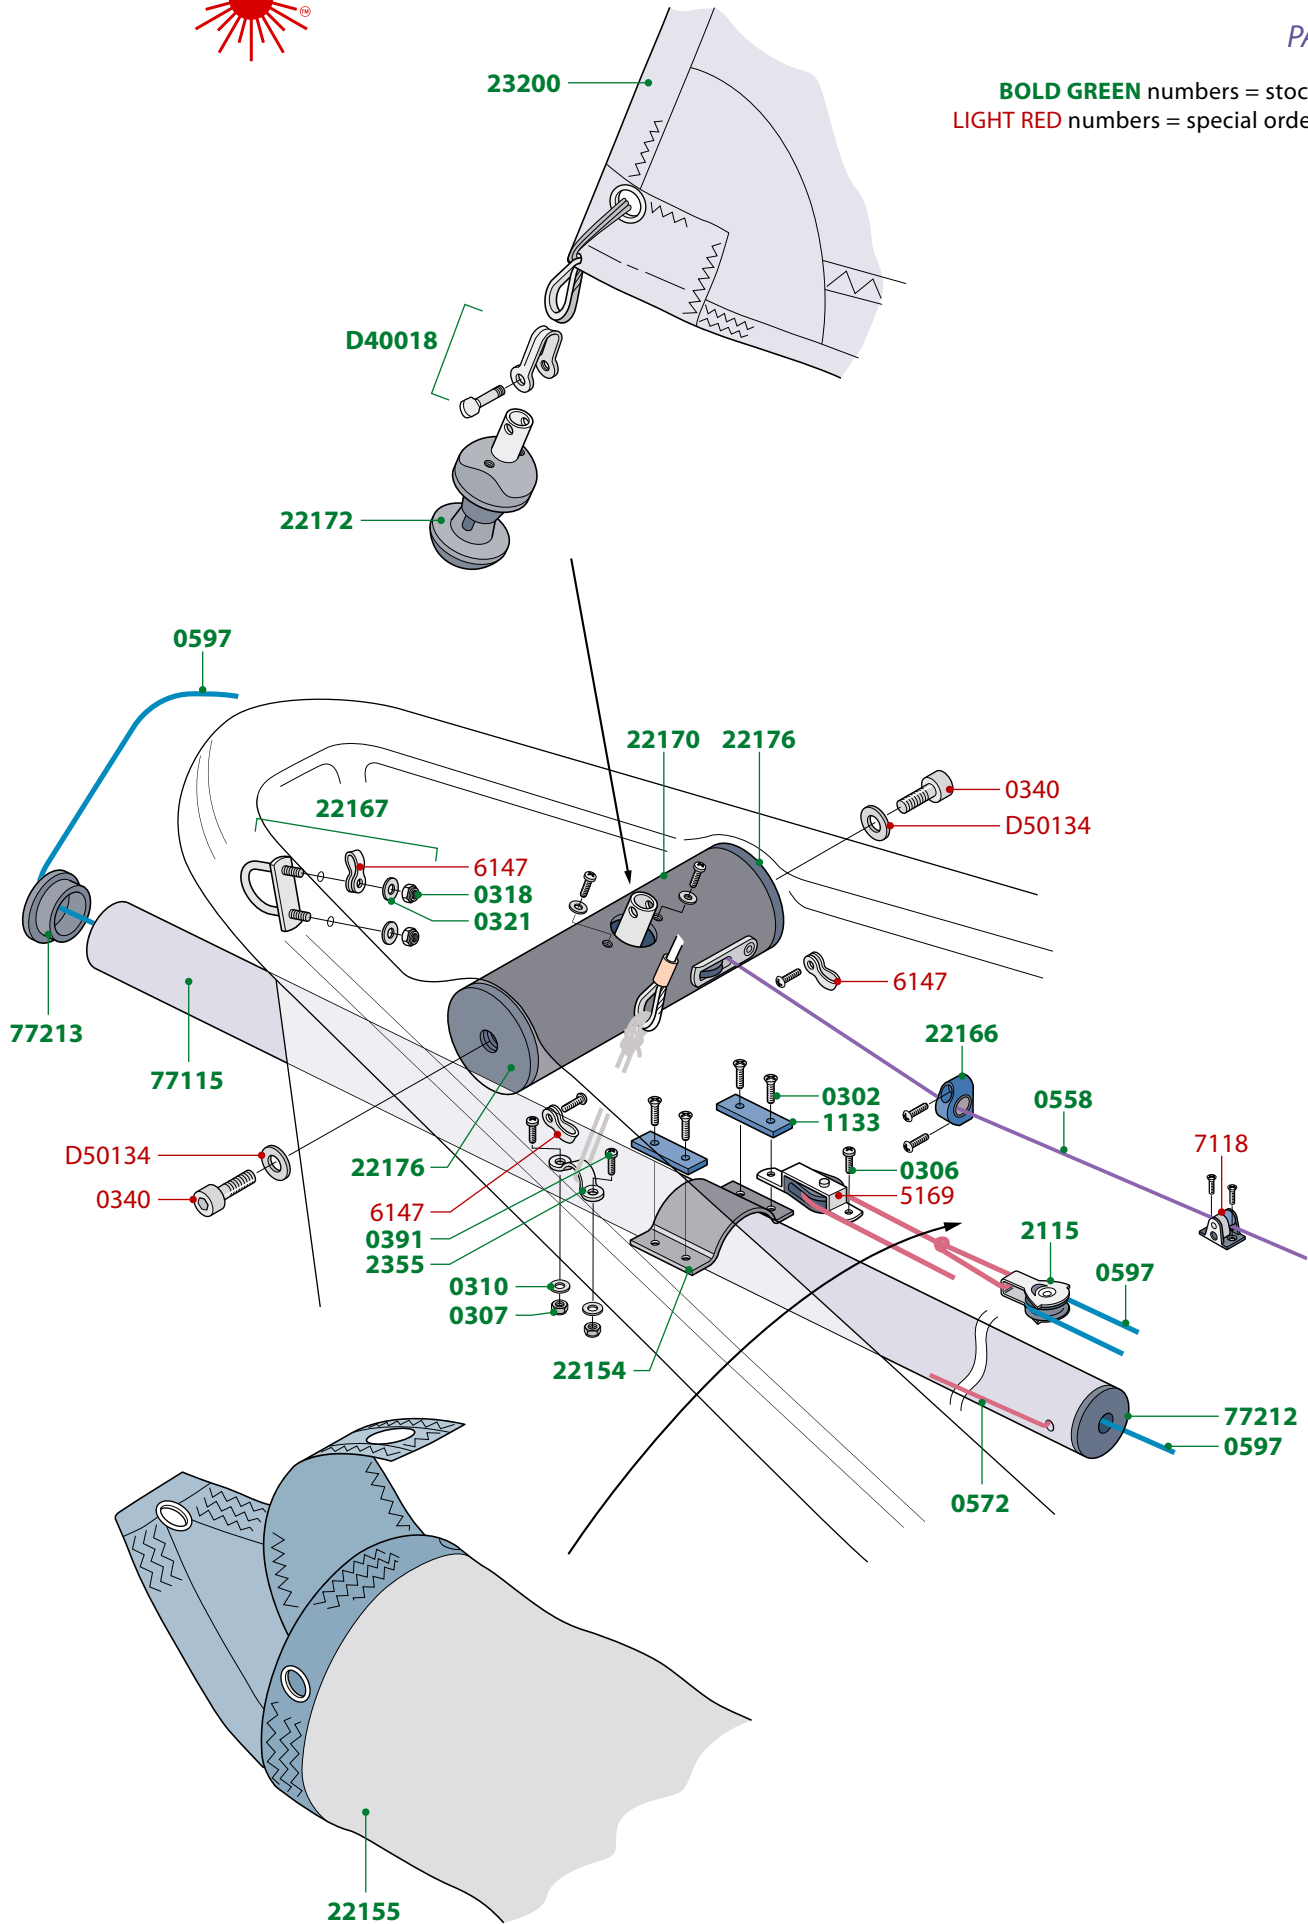

BOLD GREEN numbers = stock item
LIGHT RED numbers = special order item

BOLD GREEN numbers = stock item
LIGHT RED numbers = special order item

SAIL NUMBERS

Sail No.

0	3410F
1	3411F
2	3412F
3	3413F
4	3414F
5	3415F
6	3416F
7	3417F
8	3418F
9	3416F

BOLD GREEN numbers = stock item
LIGHT RED numbers = special order item

BOLD GREEN numbers = stock item
LIGHT RED numbers = special order item

BOLD GREEN numbers = stock item
LIGHT RED numbers = special order item