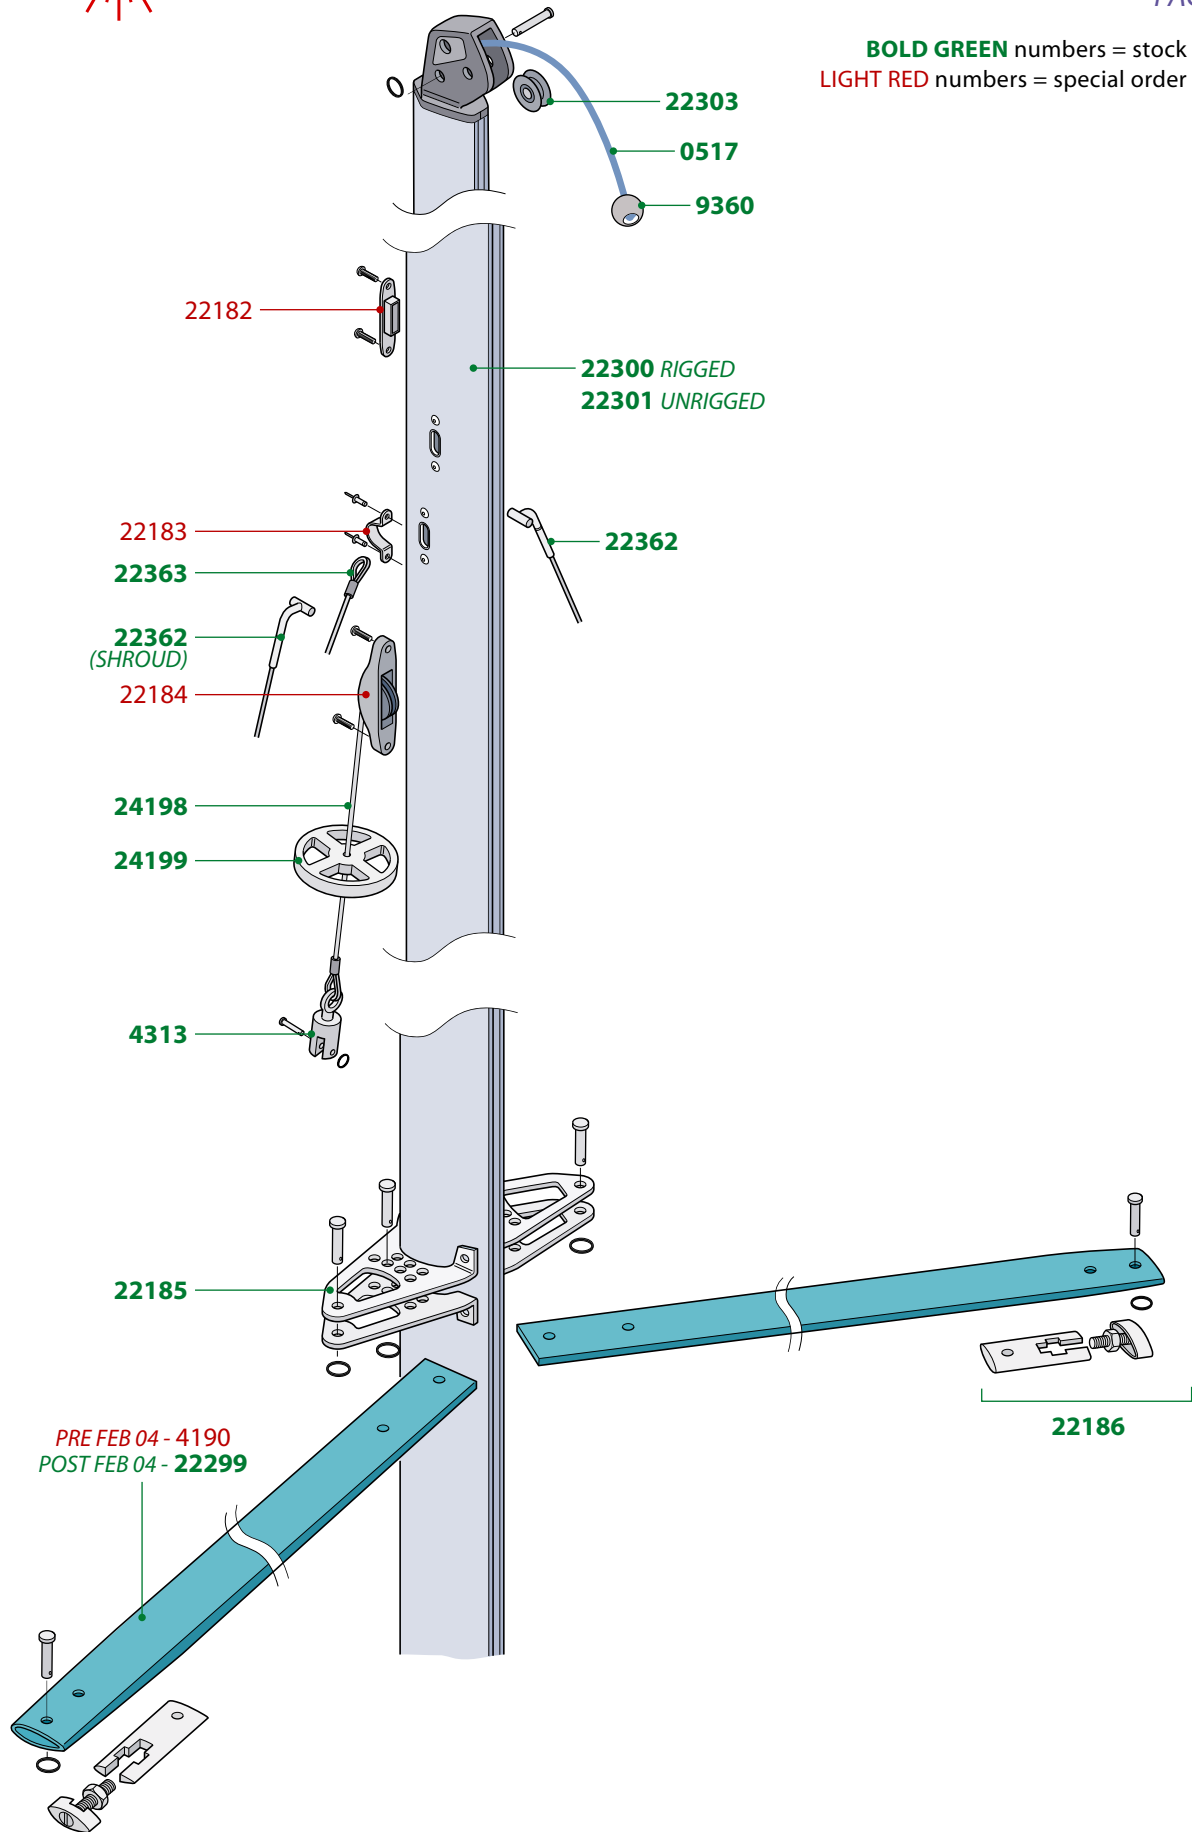

BOLD GREEN numbers = stock item
LIGHT RED numbers = special order item

BOLD GREEN numbers = stock item
LIGHT RED numbers = special order item

SAIL NUMBERS

Sail No.

0	3410F
1	3411F
2	3412F
3	3413F
4	3414F
5	3415F
6	3416F
7	3417F
8	3418F
9	3416F

BOLD GREEN numbers = stock item
LIGHT RED numbers = special order item

BOLD GREEN numbers = stock item
LIGHT RED numbers = special order item

BOLD GREEN numbers = stock item
LIGHT RED numbers = special order item