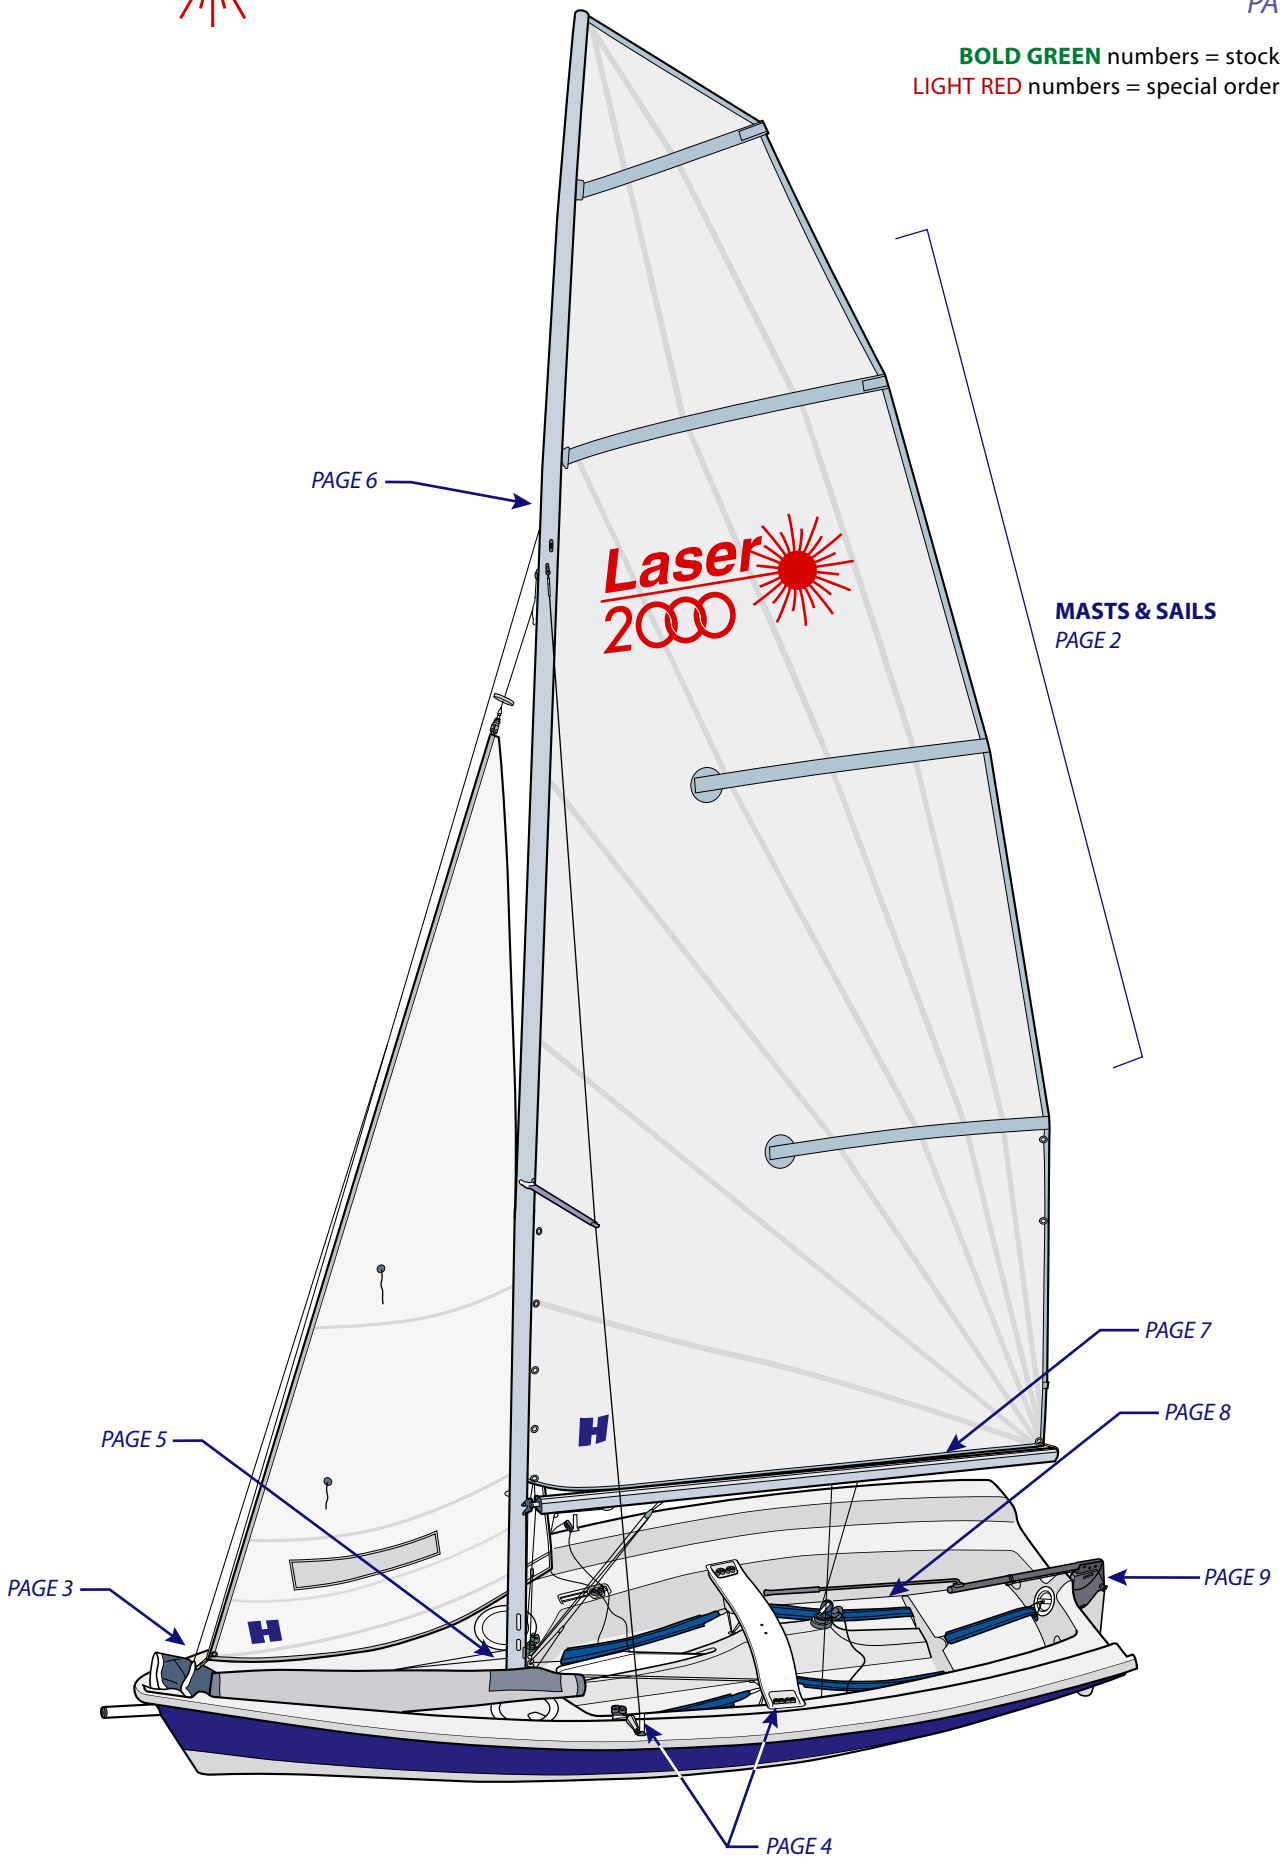

BOLD GREEN numbers = stock item
LIGHT RED numbers = special order item

BOLD GREEN numbers = stock item
LIGHT RED numbers = special order item

SAIL NUMBERS

Sail No.

0	3410F
1	3411F
2	3412F
3	3413F
4	3414F
5	3415F
6	3416F
7	3417F
8	3418F
9	3416F

BOLD GREEN numbers = stock item
LIGHT RED numbers = special order item

BOLD GREEN numbers = stock item
LIGHT RED numbers = special order item

BOLD GREEN numbers = stock item
LIGHT RED numbers = special order item