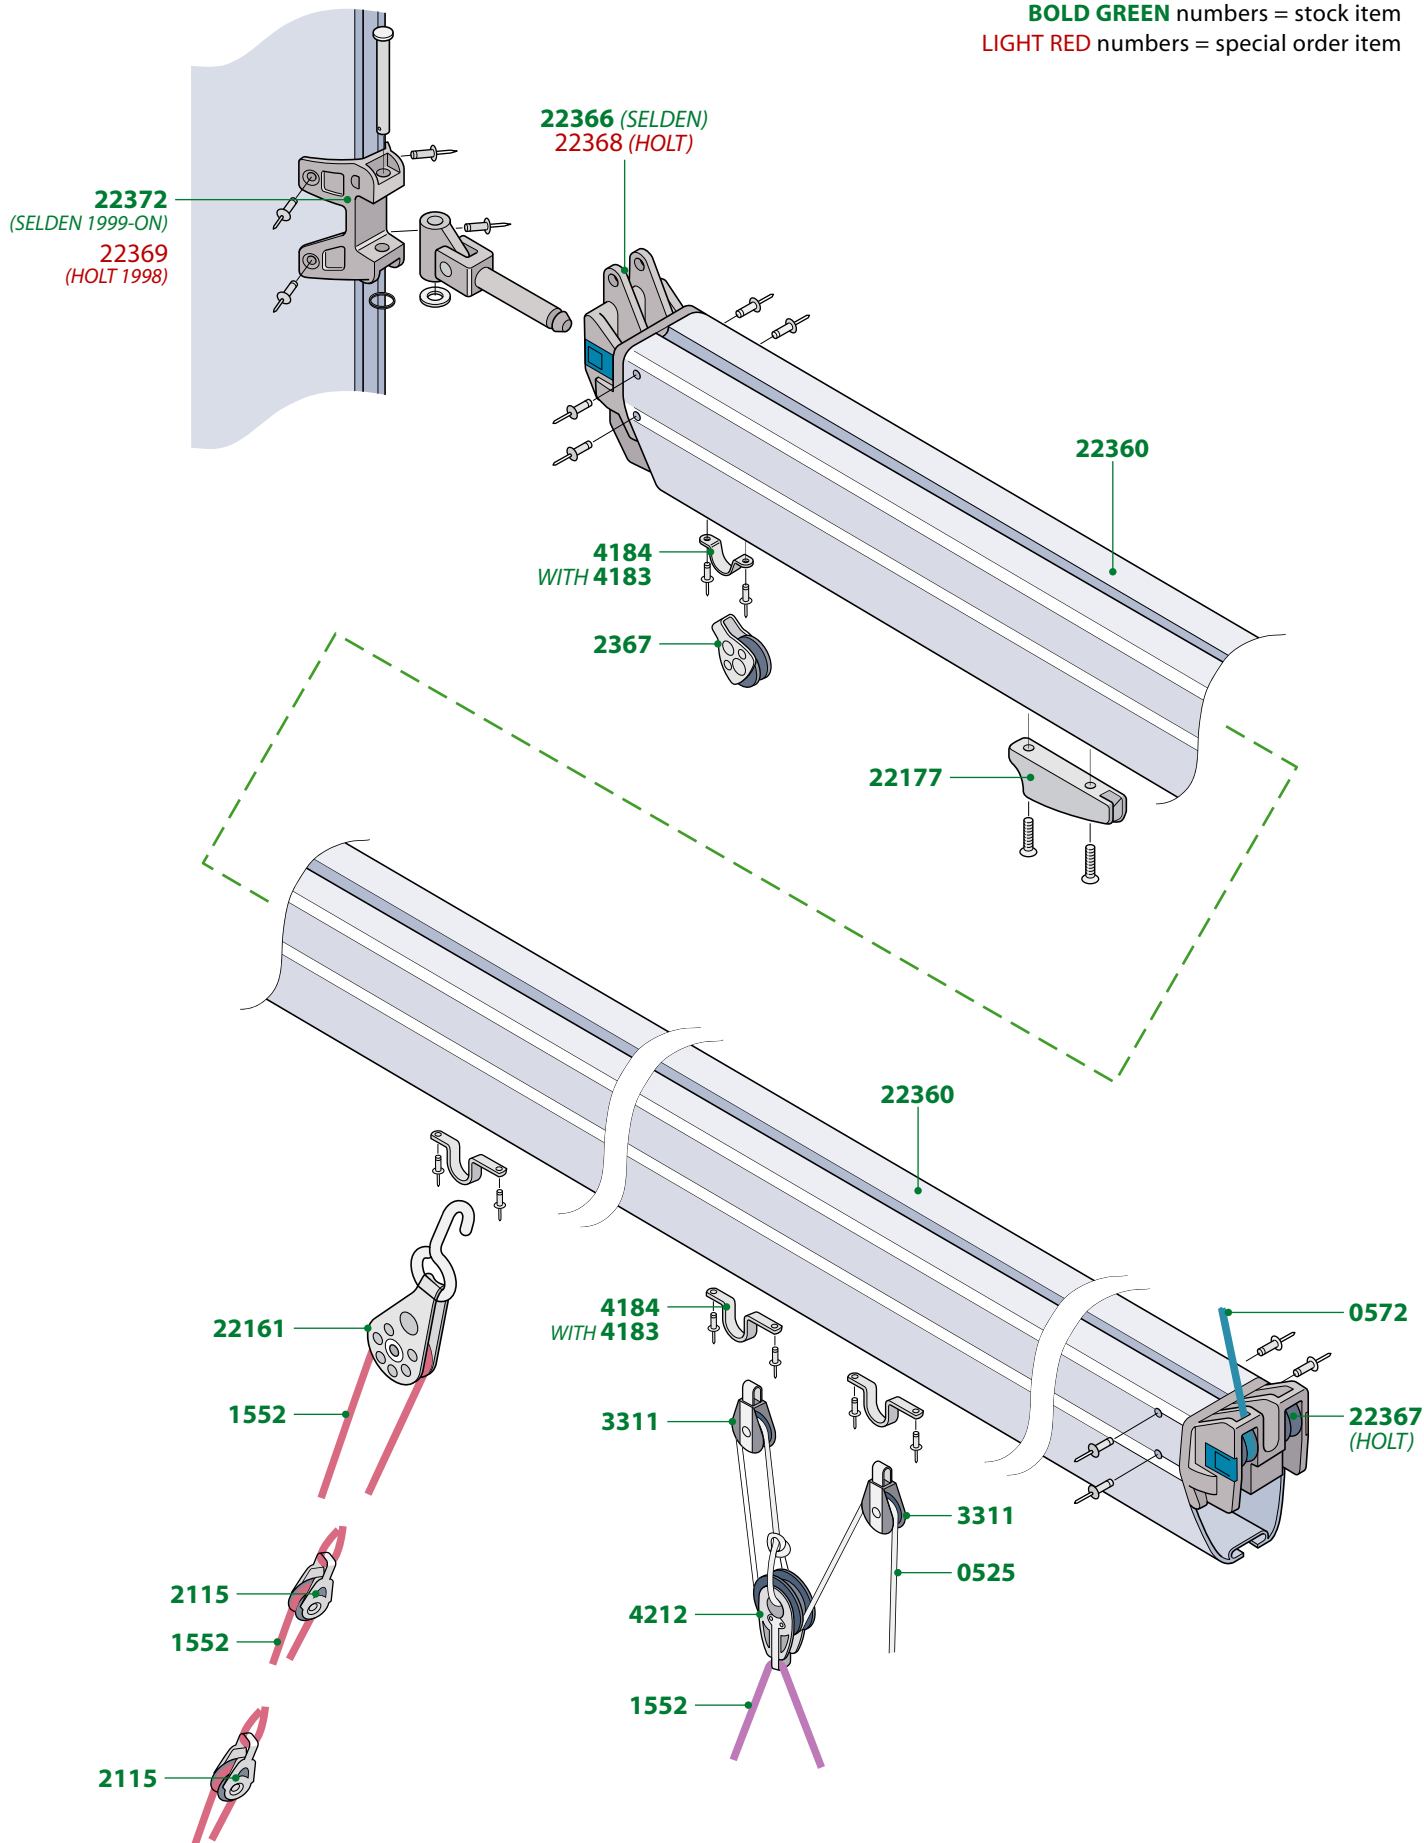

BOLD GREEN numbers = stock item
LIGHT RED numbers = special order item

BOLD GREEN numbers = stock item
LIGHT RED numbers = special order item

SAIL NUMBERS

Sail No.

0	3410F
1	3411F
2	3412F
3	3413F
4	3414F
5	3415F
6	3416F
7	3417F
8	3418F
9	3416F

BOLD GREEN numbers = stock item
LIGHT RED numbers = special order item

BOLD GREEN numbers = stock item
LIGHT RED numbers = special order item

BOLD GREEN numbers = stock item
LIGHT RED numbers = special order item