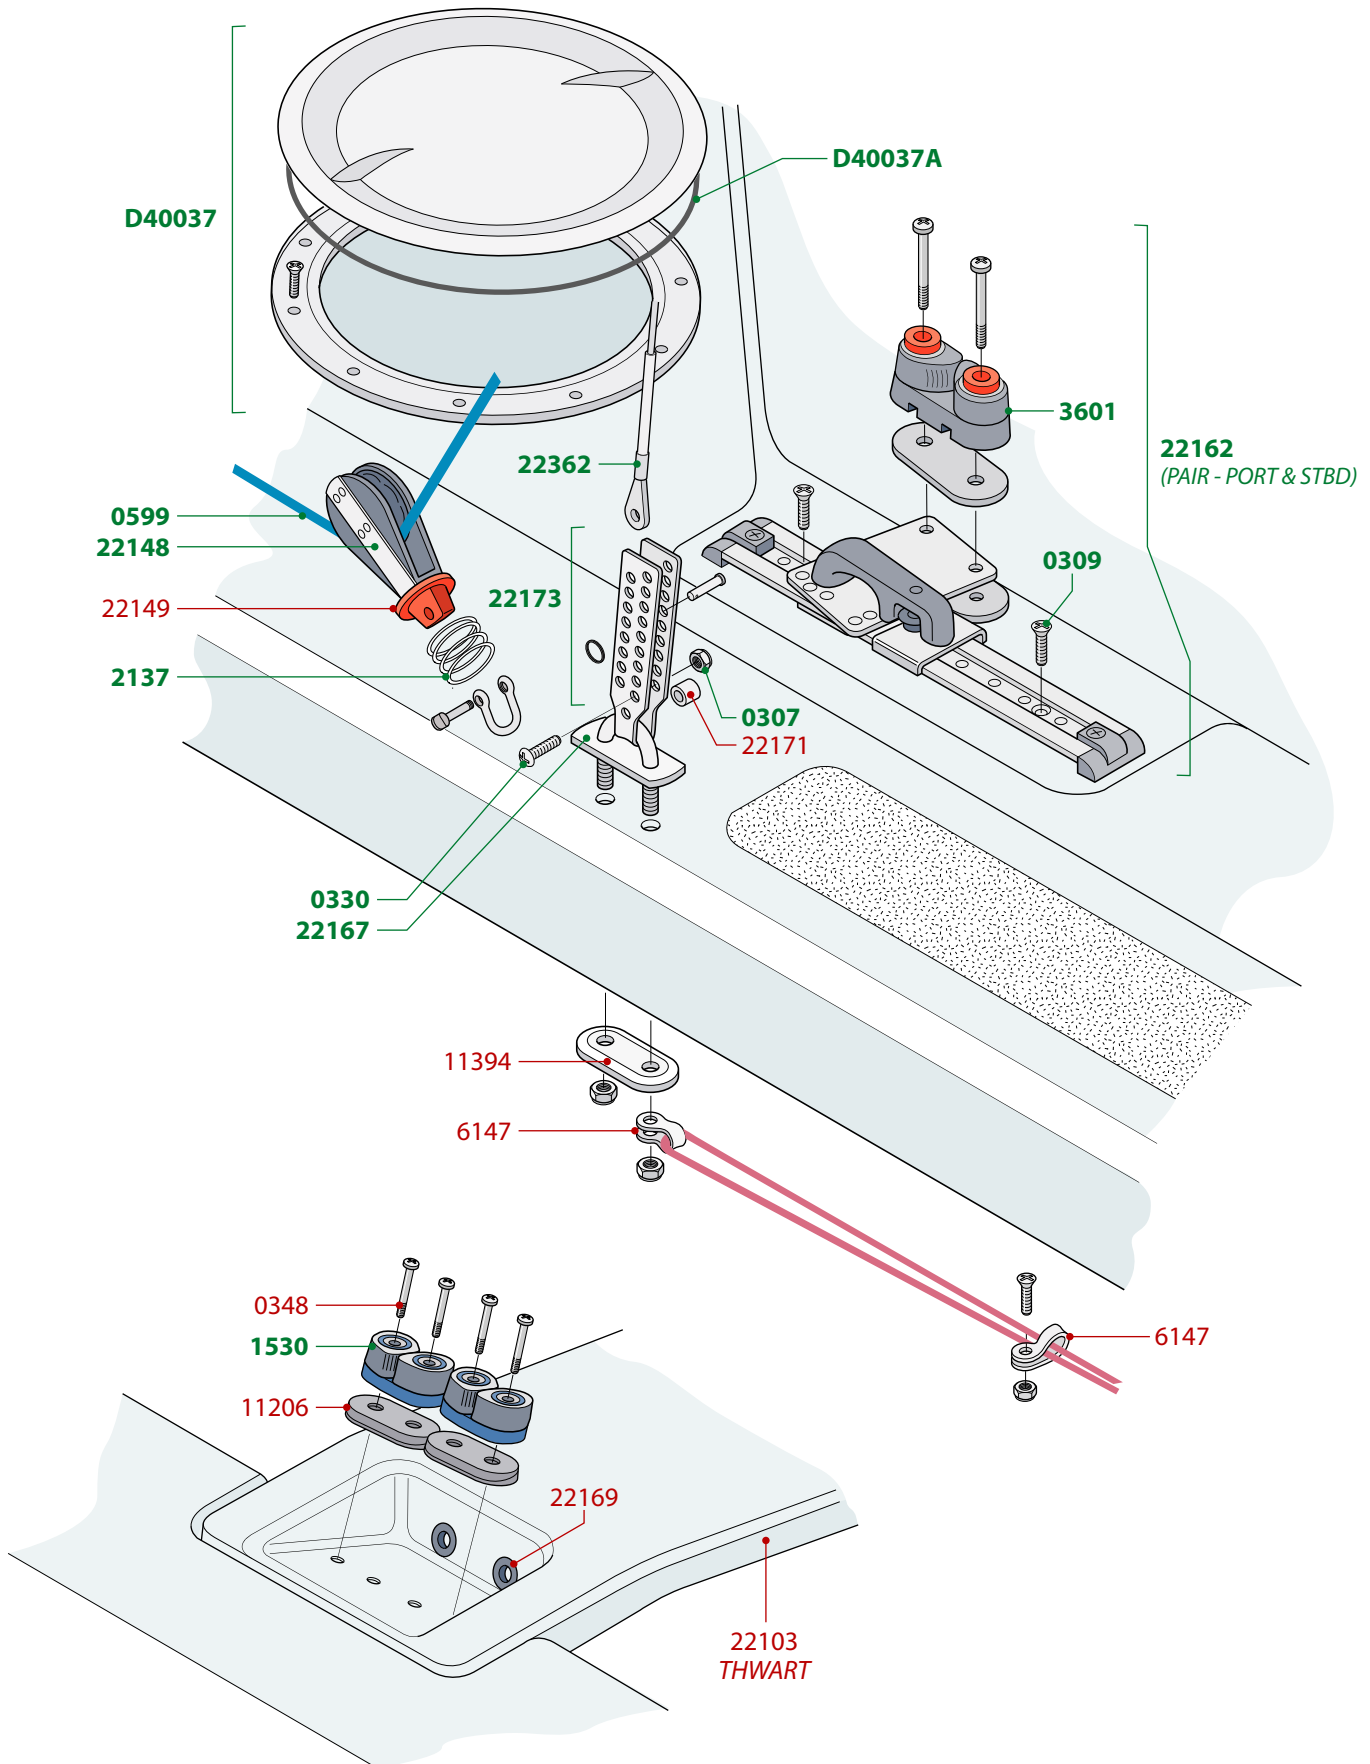

BOLD GREEN numbers = stock item
LIGHT RED numbers = special order item

BOLD GREEN numbers = stock item
LIGHT RED numbers = special order item

SAIL NUMBERS

Sail No.

0	3410F
1	3411F
2	3412F
3	3413F
4	3414F
5	3415F
6	3416F
7	3417F
8	3418F
9	3416F

BOLD GREEN numbers = stock item
LIGHT RED numbers = special order item

BOLD GREEN numbers = stock item
LIGHT RED numbers = special order item

BOLD GREEN numbers = stock item
LIGHT RED numbers = special order item