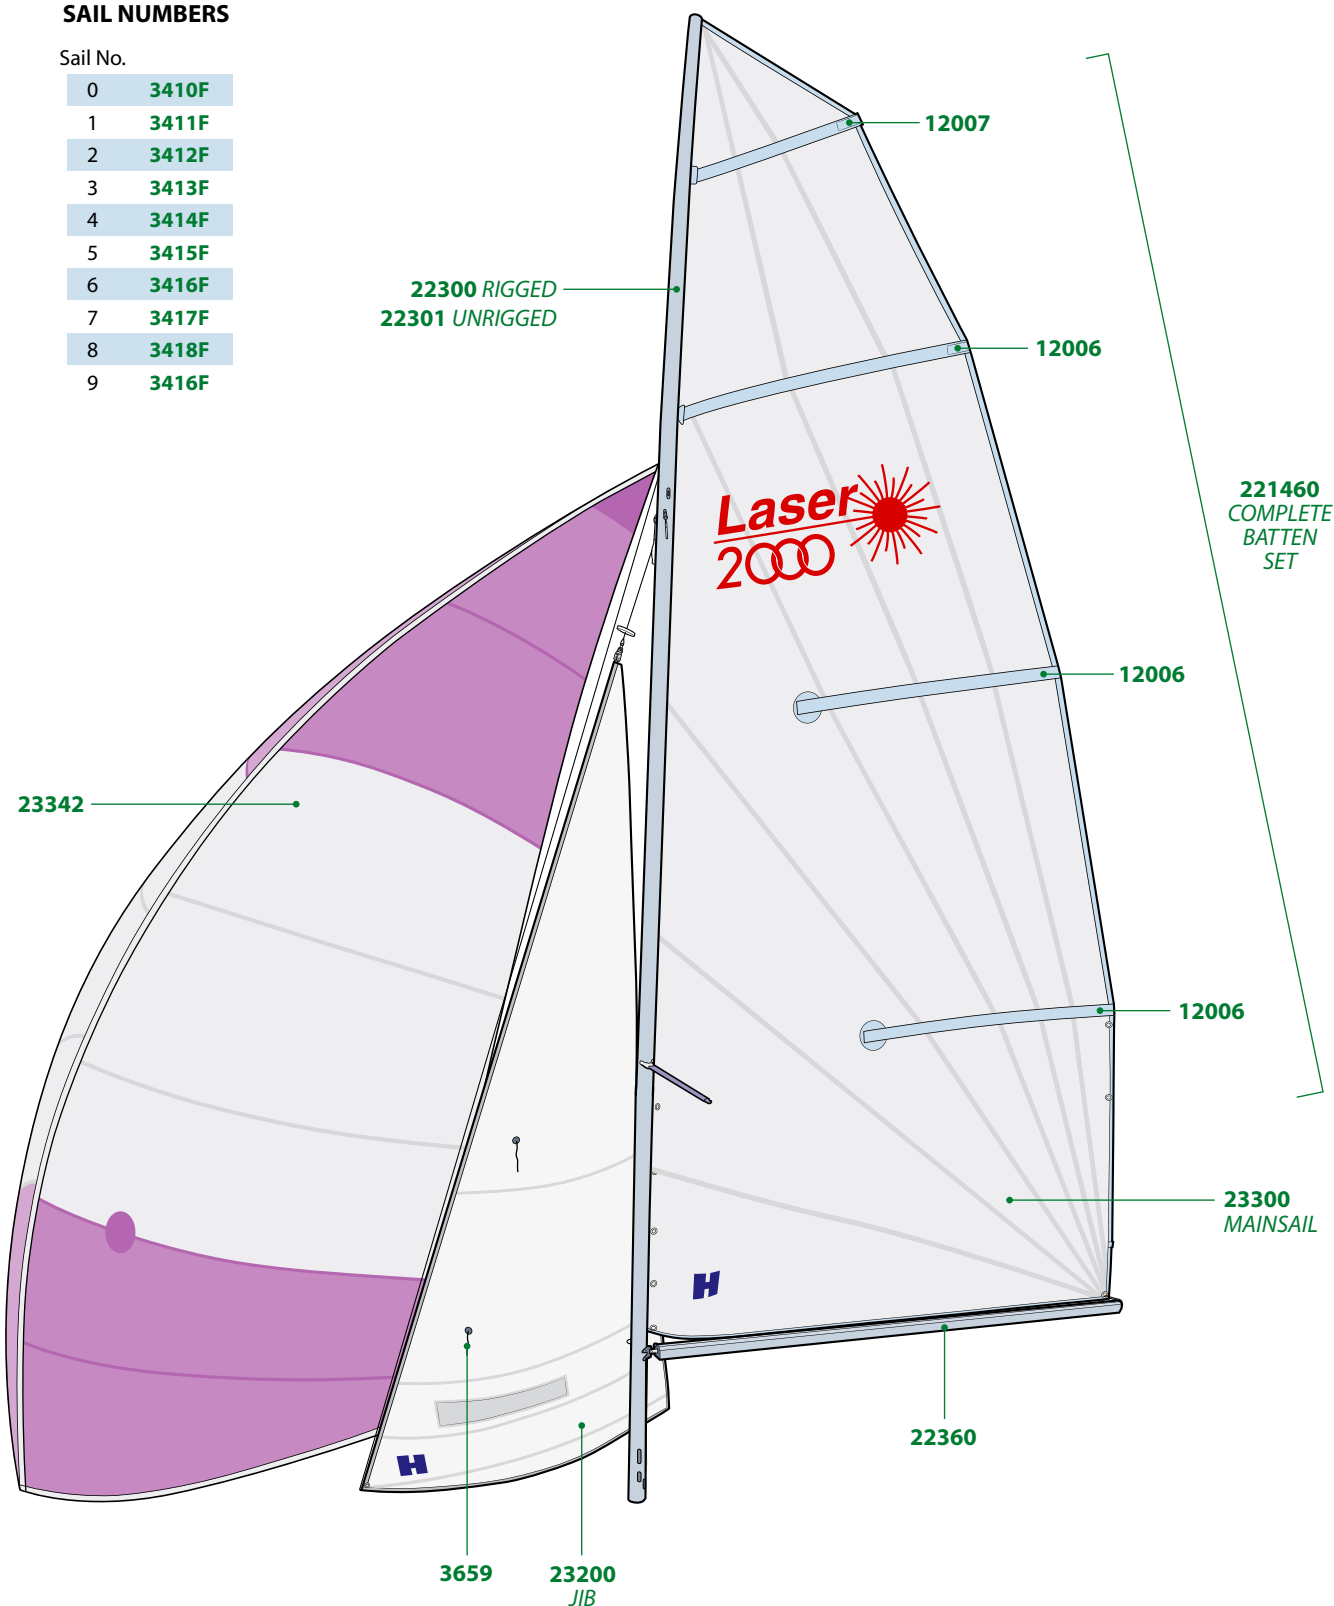

BOLD GREEN numbers = stock item
LIGHT RED numbers = special order item

BOLD GREEN numbers = stock item
LIGHT RED numbers = special order item

SAIL NUMBERS

Sail No.

0	3410F
1	3411F
2	3412F
3	3413F
4	3414F
5	3415F
6	3416F
7	3417F
8	3418F
9	3416F

BOLD GREEN numbers = stock item
LIGHT RED numbers = special order item

BOLD GREEN numbers = stock item
LIGHT RED numbers = special order item

BOLD GREEN numbers = stock item
LIGHT RED numbers = special order item