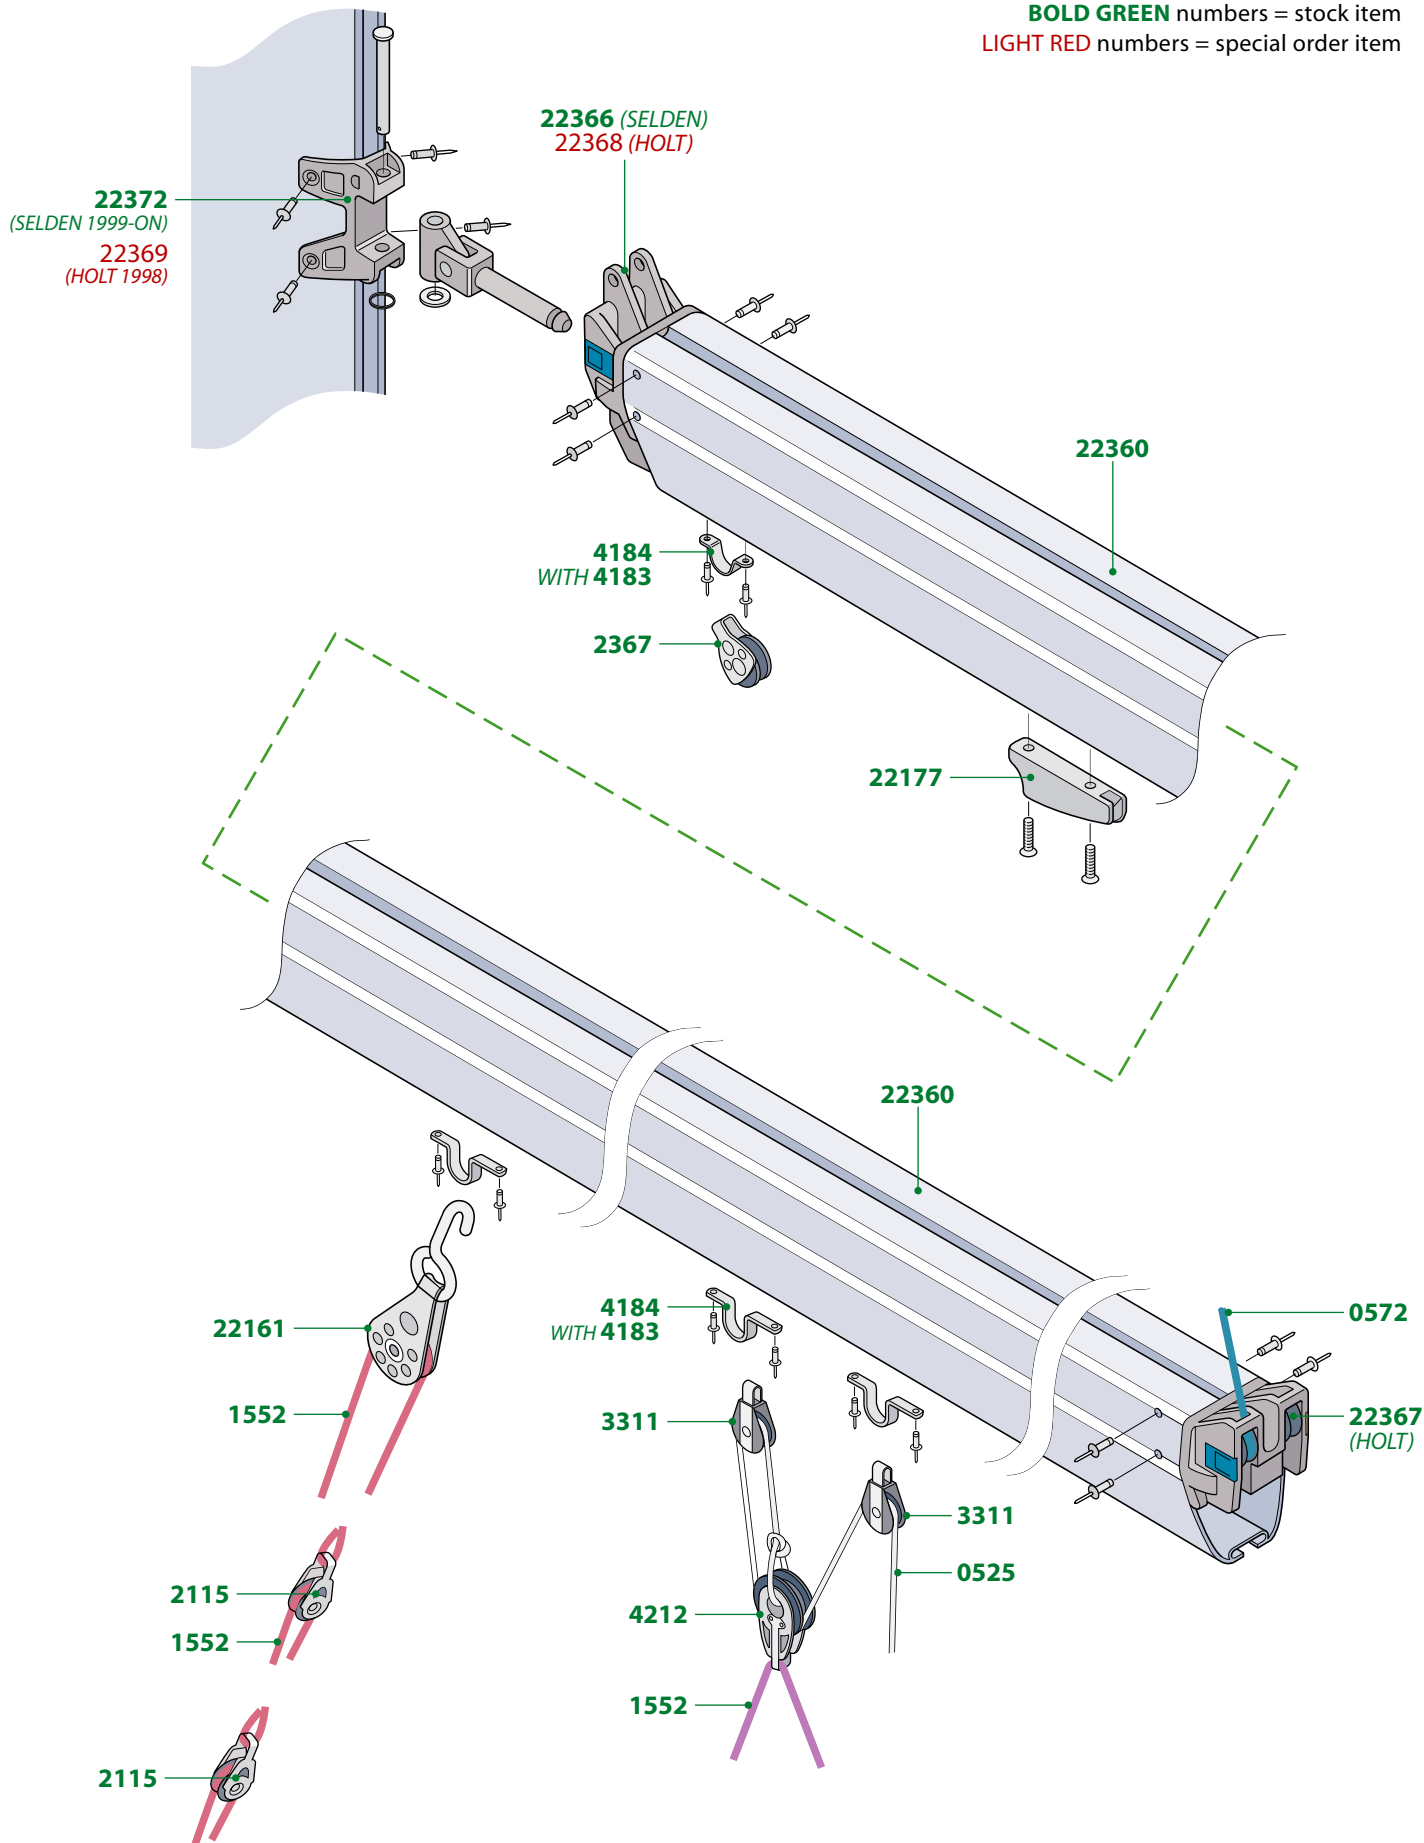

## SAIL NUMBERS

Sail No.

0	<b>3410F</b>
1	<b>3411F</b>
2	<b>3412F</b>
3	<b>3413F</b>
4	<b>3414F</b>
5	<b>3415F</b>
6	<b>3416F</b>
7	<b>3417F</b>
8	<b>3418F</b>
9	<b>3416F</b>

**BOLD GREEN** numbers = stock item  
**LIGHT RED** numbers = special order item

**BOLD GREEN** numbers = stock item  
**LIGHT RED** numbers = special order item

**BOLD GREEN** numbers = stock item  
**LIGHT RED** numbers = special order item

**BOLD GREEN** numbers = stock item  
**LIGHT RED** numbers = special order item

**BOLD GREEN** numbers = stock item  
**LIGHT RED** numbers = special order item

**BOLD GREEN** numbers = stock item  
**LIGHT RED** numbers = special order item