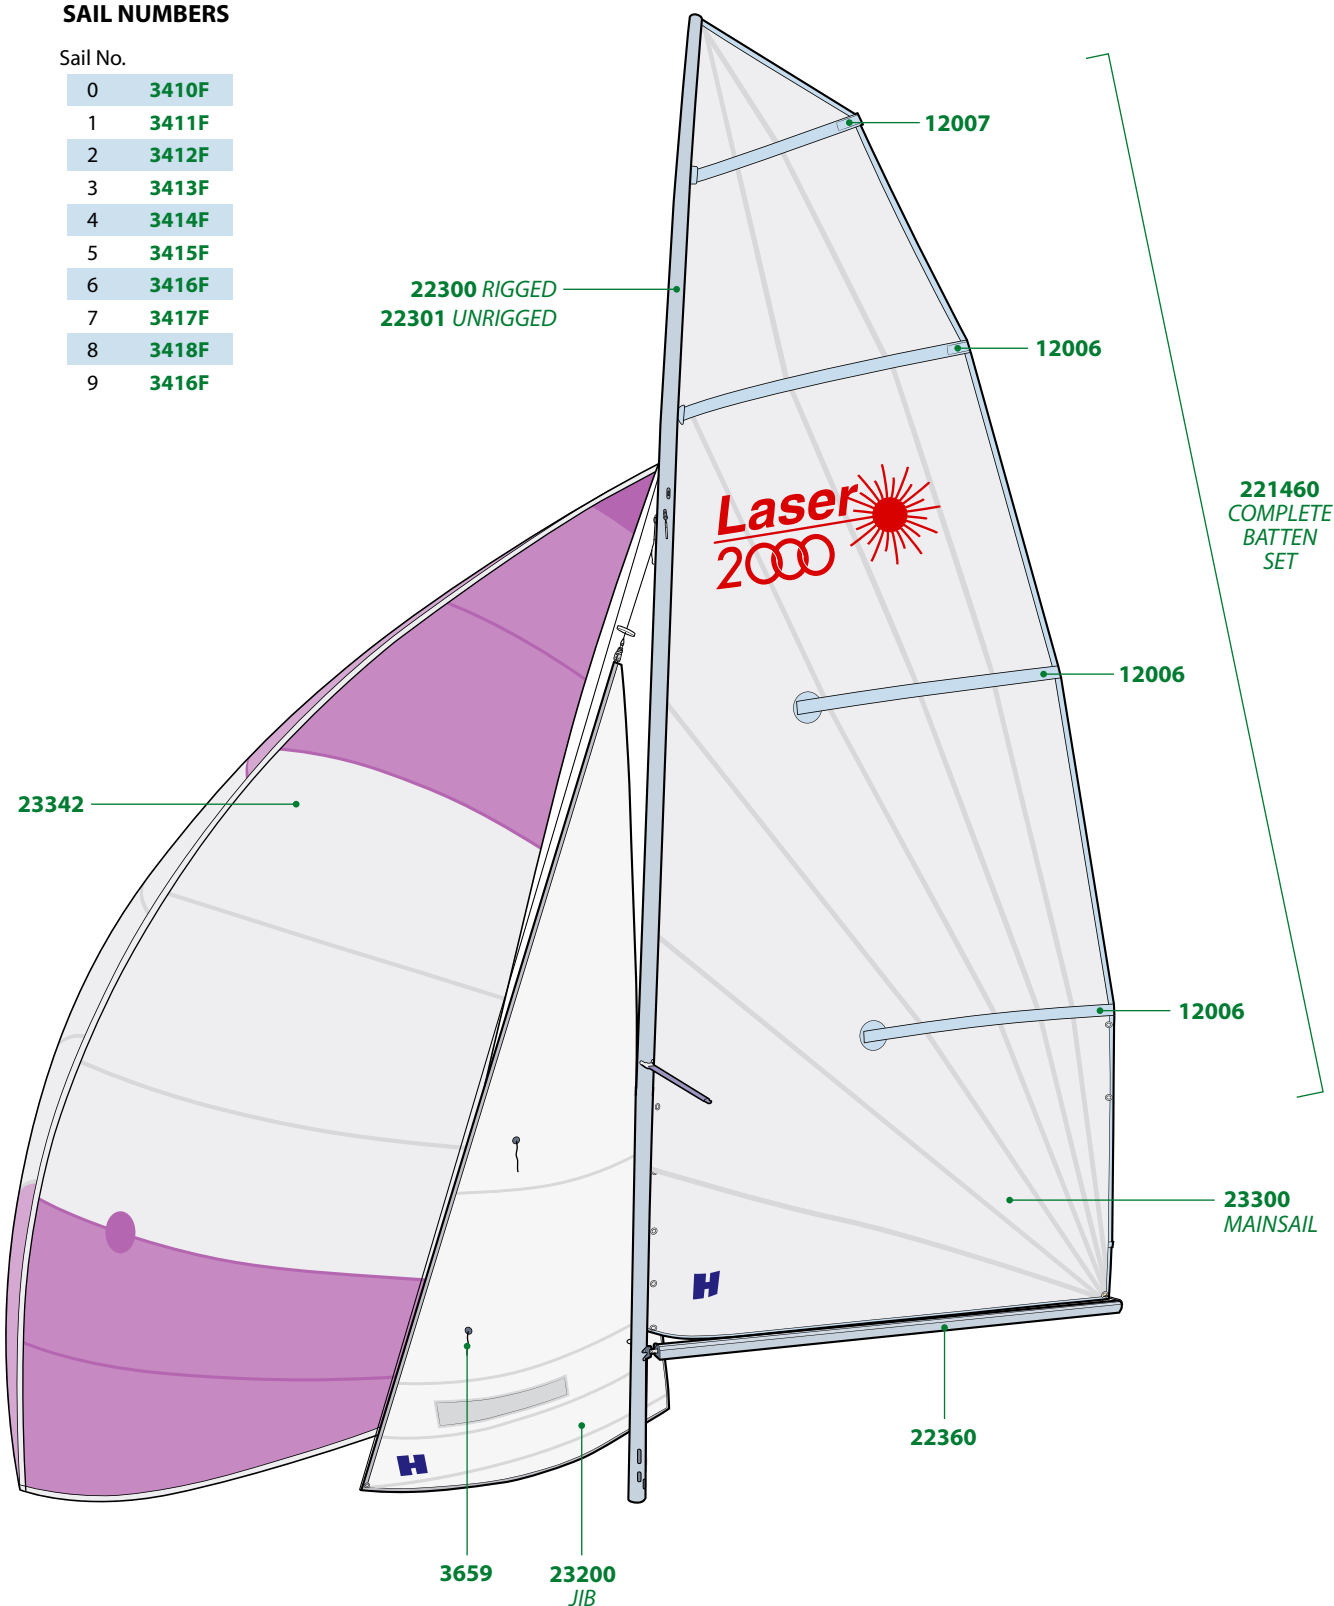

**BOLD GREEN** numbers = stock item  
**LIGHT RED** numbers = special order item

**BOLD GREEN** numbers = stock item  
**LIGHT RED** numbers = special order item

## SAIL NUMBERS

Sail No.

0	<b>3410F</b>
1	<b>3411F</b>
2	<b>3412F</b>
3	<b>3413F</b>
4	<b>3414F</b>
5	<b>3415F</b>
6	<b>3416F</b>
7	<b>3417F</b>
8	<b>3418F</b>
9	<b>3416F</b>

**BOLD GREEN** numbers = stock item  
**LIGHT RED** numbers = special order item

**BOLD GREEN** numbers = stock item  
**LIGHT RED** numbers = special order item

**BOLD GREEN** numbers = stock item  
**LIGHT RED** numbers = special order item

**BOLD GREEN** numbers = stock item  
**LIGHT RED** numbers = special order item