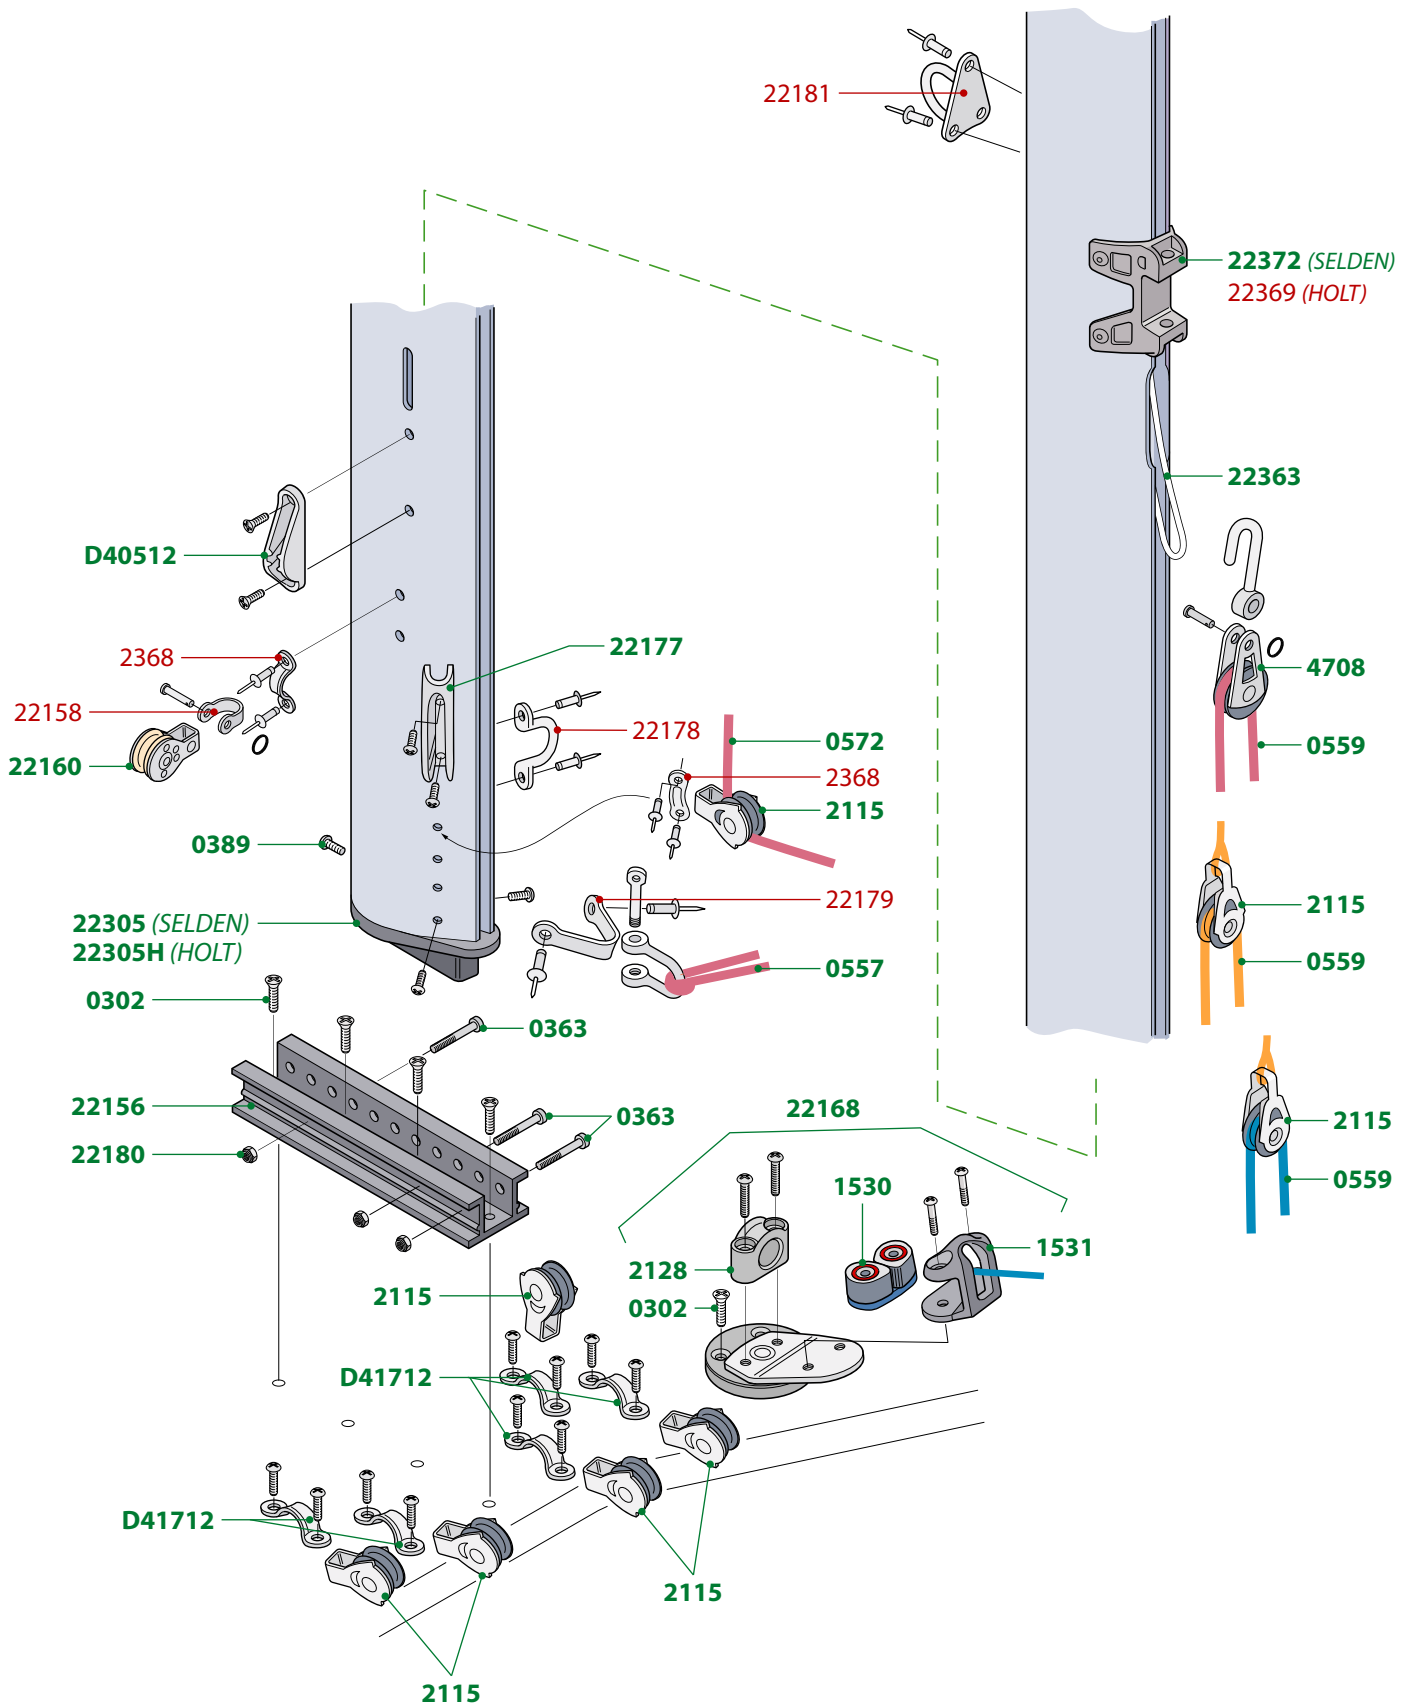

**BOLD GREEN** numbers = stock item  
**LIGHT RED** numbers = special order item

**BOLD GREEN** numbers = stock item  
**LIGHT RED** numbers = special order item

## SAIL NUMBERS

Sail No.

0	<b>3410F</b>
1	<b>3411F</b>
2	<b>3412F</b>
3	<b>3413F</b>
4	<b>3414F</b>
5	<b>3415F</b>
6	<b>3416F</b>
7	<b>3417F</b>
8	<b>3418F</b>
9	<b>3416F</b>

**BOLD GREEN** numbers = stock item  
**LIGHT RED** numbers = special order item

**BOLD GREEN** numbers = stock item  
**LIGHT RED** numbers = special order item

**BOLD GREEN** numbers = stock item  
**LIGHT RED** numbers = special order item

**BOLD GREEN** numbers = stock item  
**LIGHT RED** numbers = special order item