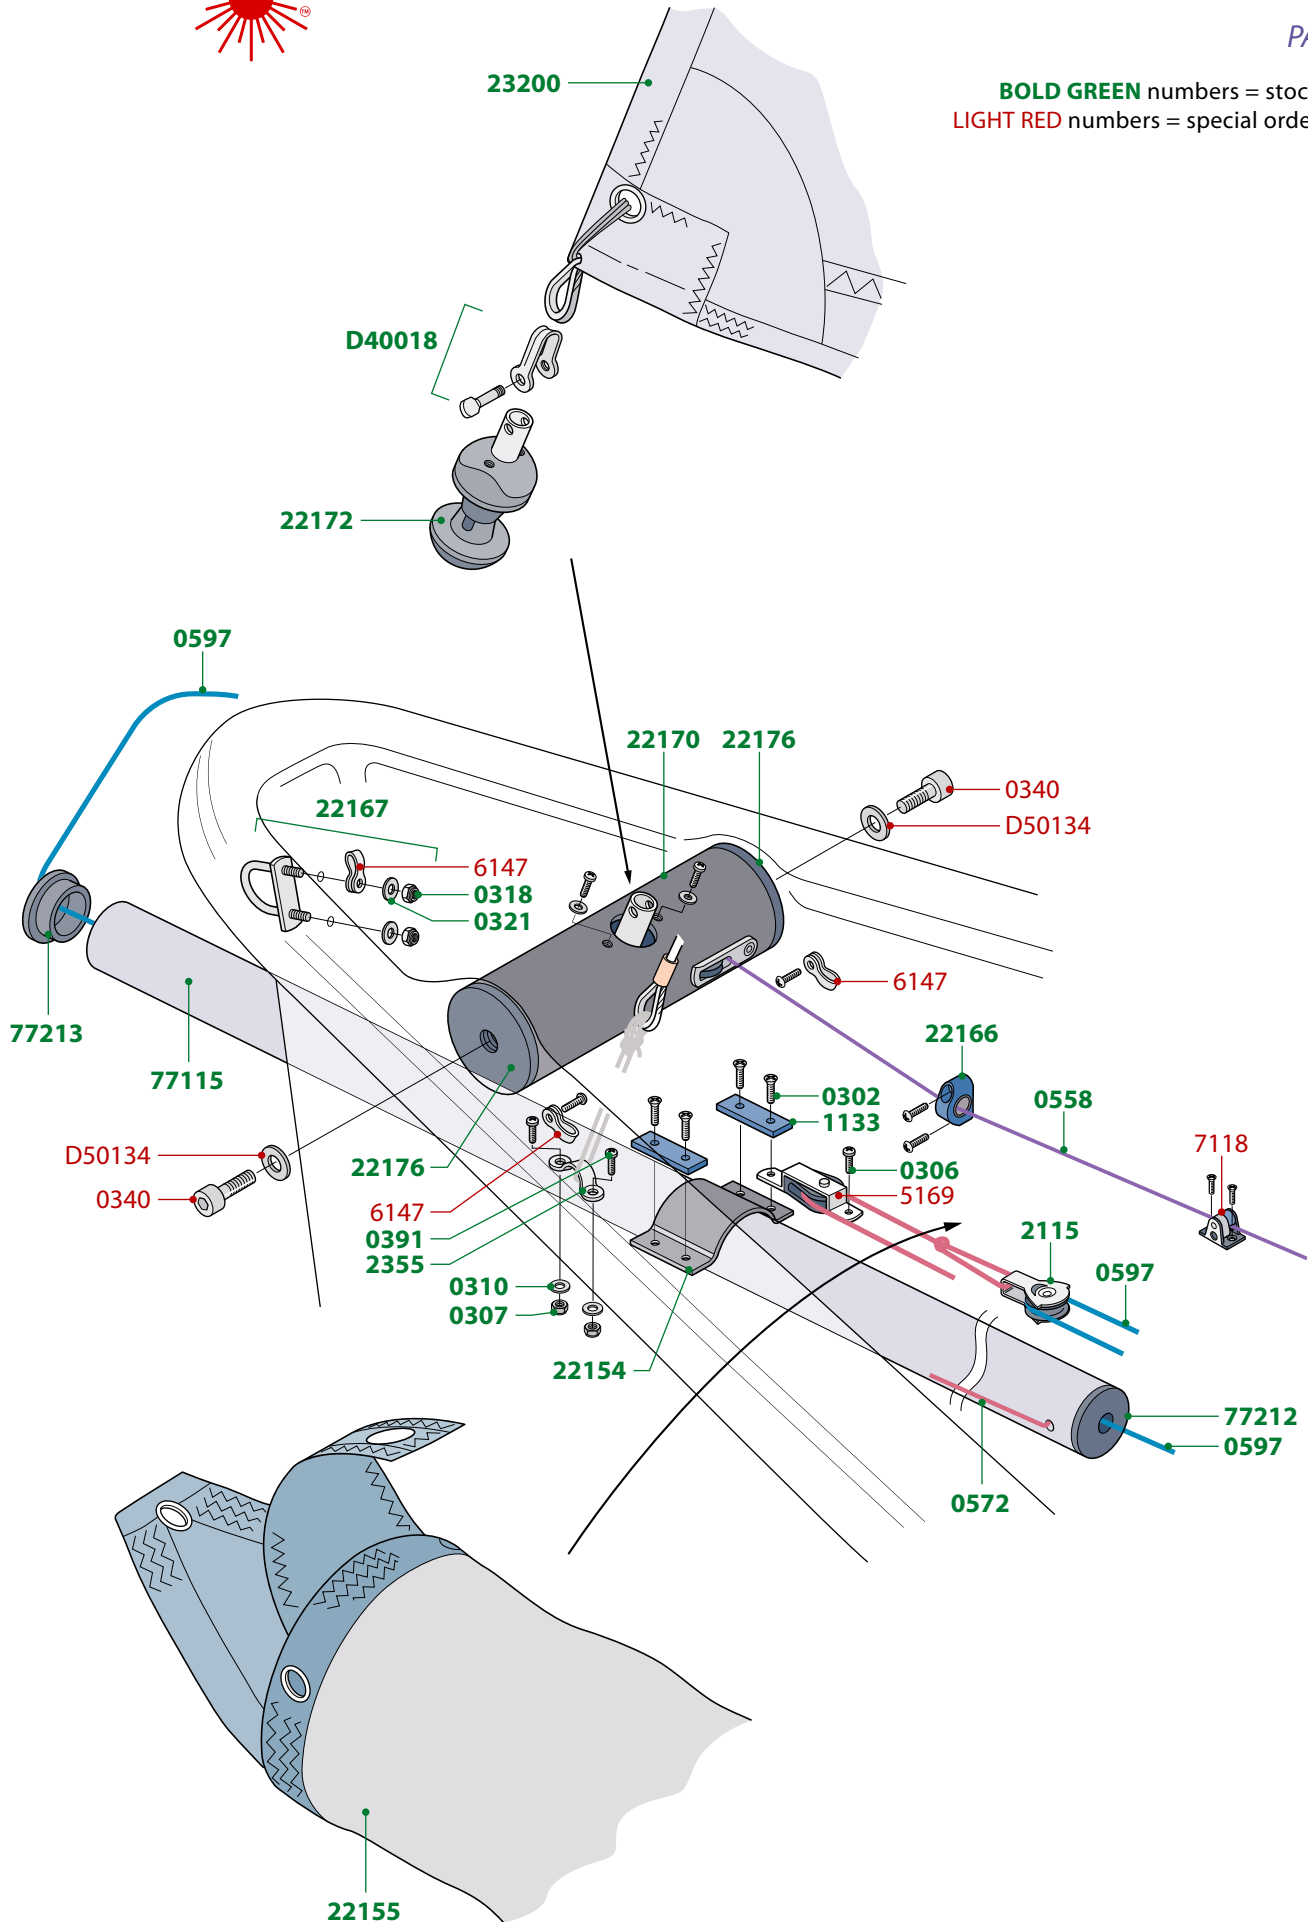

**BOLD GREEN** numbers = stock item  
**LIGHT RED** numbers = special order item

**BOLD GREEN** numbers = stock item  
**LIGHT RED** numbers = special order item

## SAIL NUMBERS

Sail No.

0	<b>3410F</b>
1	<b>3411F</b>
2	<b>3412F</b>
3	<b>3413F</b>
4	<b>3414F</b>
5	<b>3415F</b>
6	<b>3416F</b>
7	<b>3417F</b>
8	<b>3418F</b>
9	<b>3416F</b>

**BOLD GREEN** numbers = stock item  
**LIGHT RED** numbers = special order item

**BOLD GREEN** numbers = stock item  
**LIGHT RED** numbers = special order item

**BOLD GREEN** numbers = stock item  
**LIGHT RED** numbers = special order item

**BOLD GREEN** numbers = stock item  
**LIGHT RED** numbers = special order item