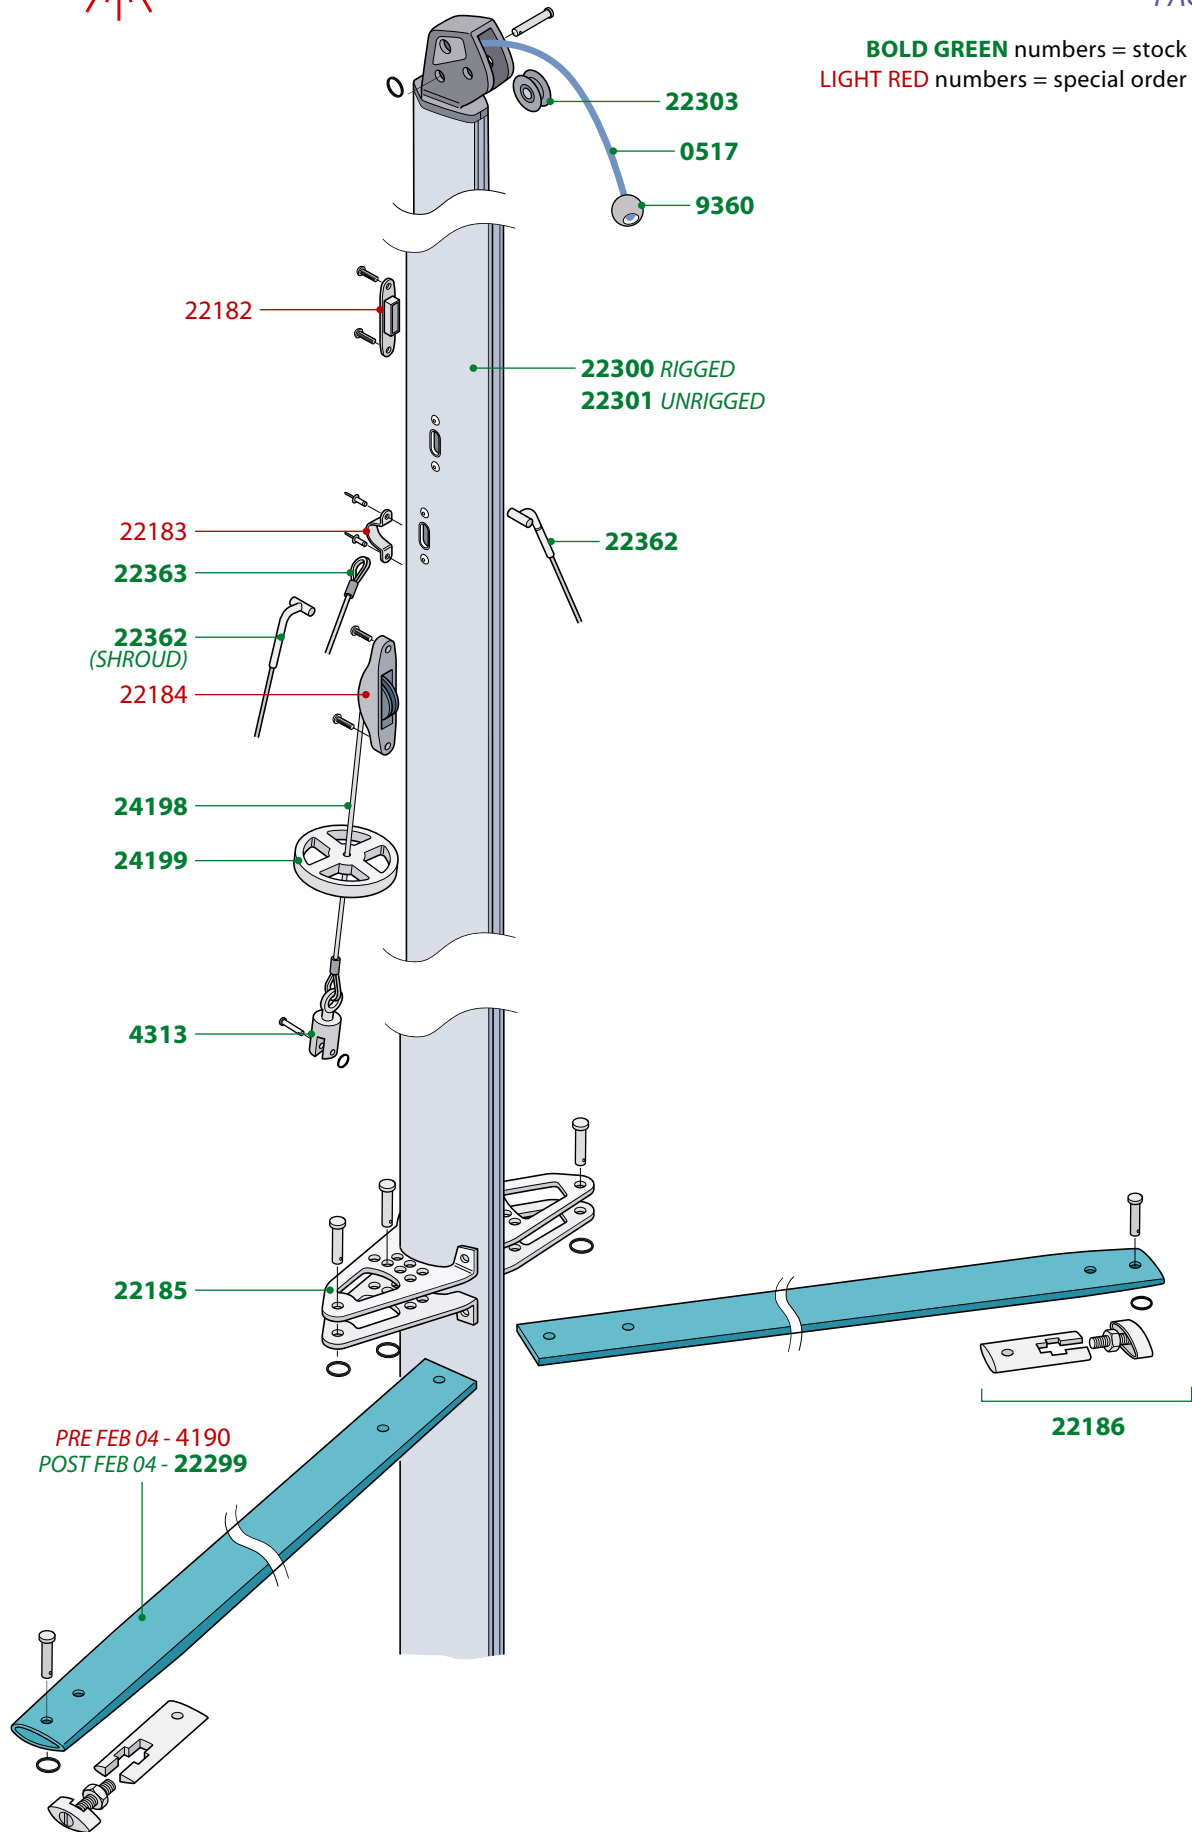

**BOLD GREEN** numbers = stock item  
**LIGHT RED** numbers = special order item

**BOLD GREEN** numbers = stock item  
**LIGHT RED** numbers = special order item

## SAIL NUMBERS

Sail No.

0	<b>3410F</b>
1	<b>3411F</b>
2	<b>3412F</b>
3	<b>3413F</b>
4	<b>3414F</b>
5	<b>3415F</b>
6	<b>3416F</b>
7	<b>3417F</b>
8	<b>3418F</b>
9	<b>3416F</b>

**BOLD GREEN** numbers = stock item  
**LIGHT RED** numbers = special order item

**BOLD GREEN** numbers = stock item  
**LIGHT RED** numbers = special order item

**BOLD GREEN** numbers = stock item  
**LIGHT RED** numbers = special order item

**BOLD GREEN** numbers = stock item  
**LIGHT RED** numbers = special order item