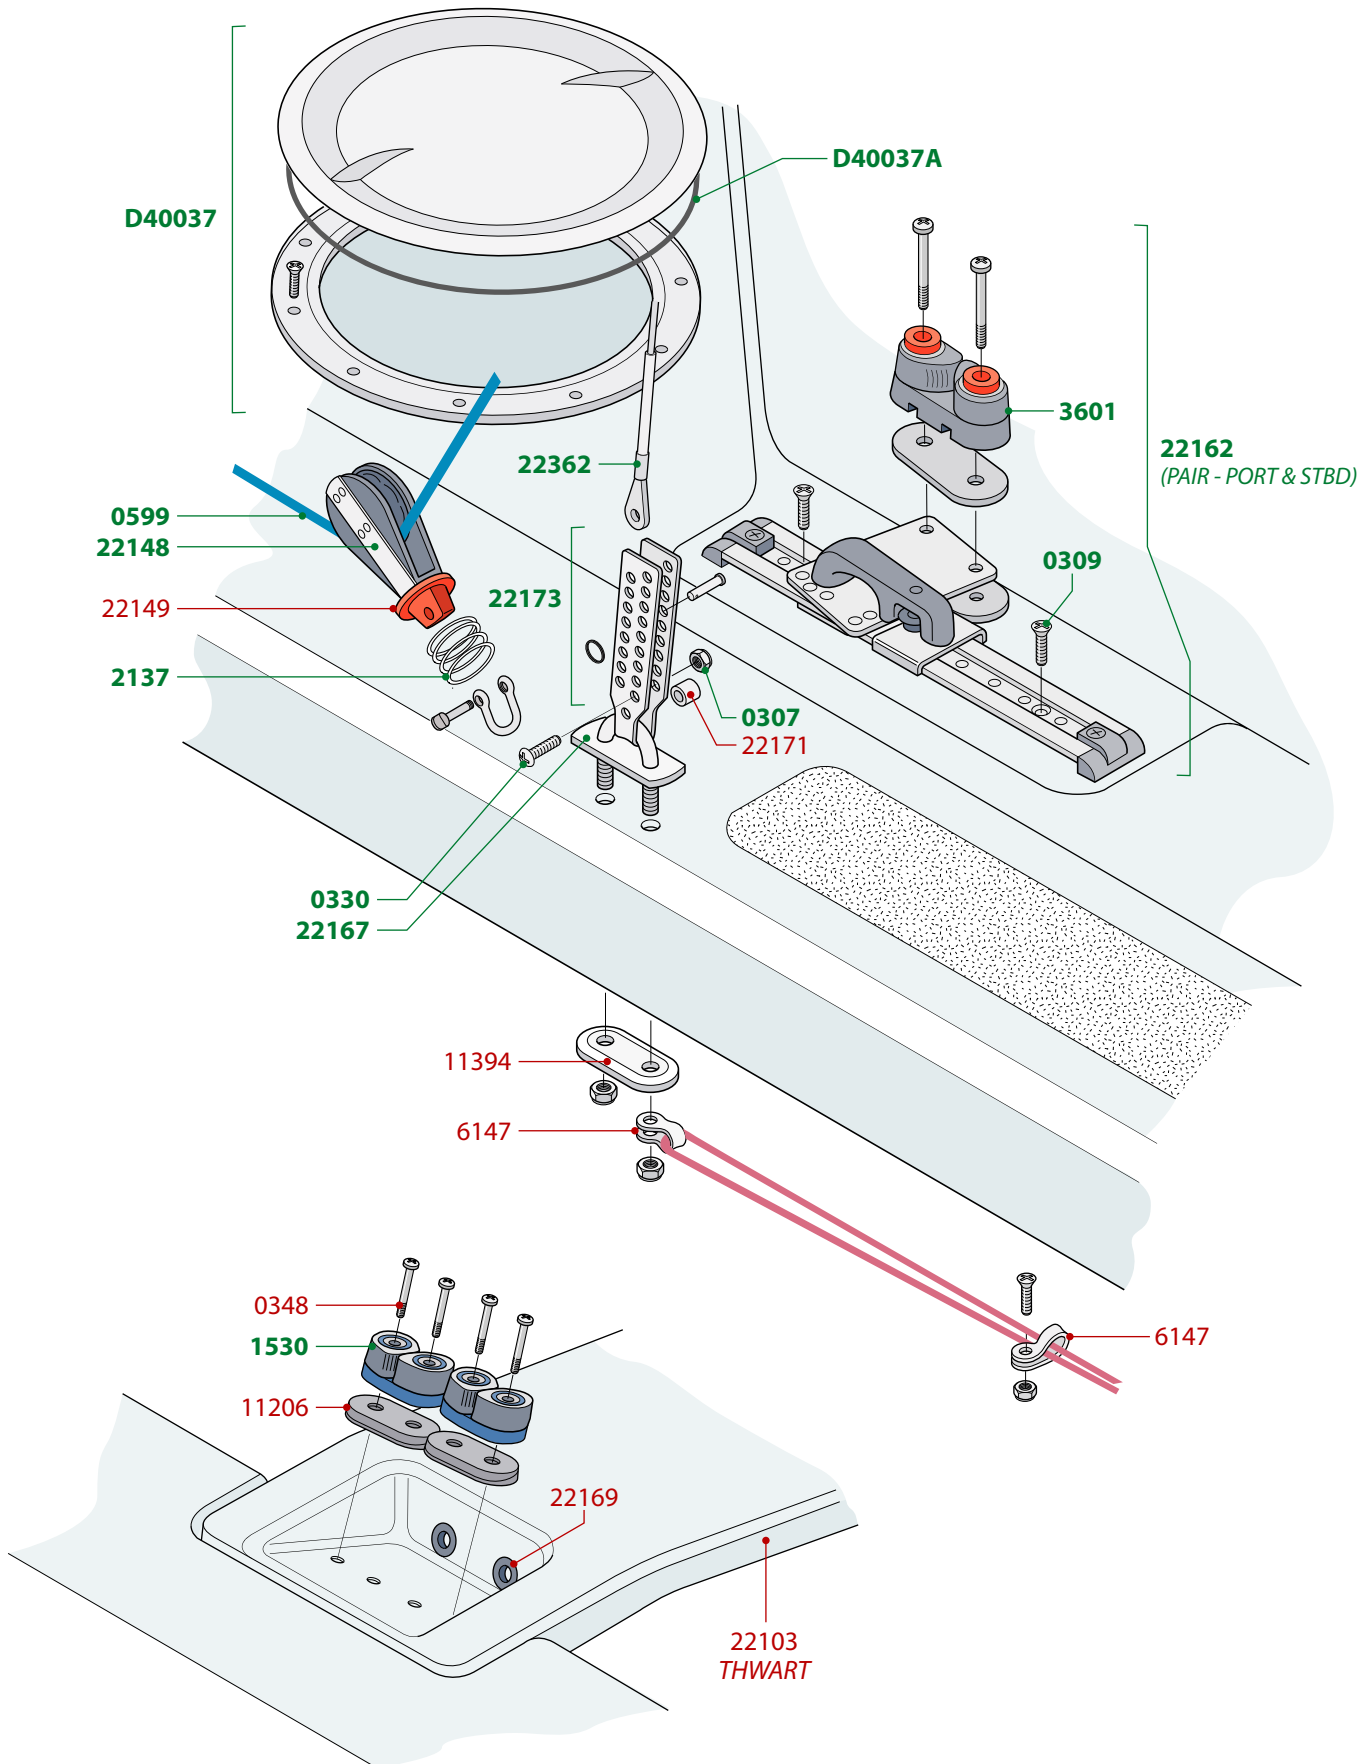

**BOLD GREEN** numbers = stock item  
**LIGHT RED** numbers = special order item

**BOLD GREEN** numbers = stock item  
**LIGHT RED** numbers = special order item

## SAIL NUMBERS

Sail No.

0	<b>3410F</b>
1	<b>3411F</b>
2	<b>3412F</b>
3	<b>3413F</b>
4	<b>3414F</b>
5	<b>3415F</b>
6	<b>3416F</b>
7	<b>3417F</b>
8	<b>3418F</b>
9	<b>3416F</b>

**BOLD GREEN** numbers = stock item  
**LIGHT RED** numbers = special order item

**BOLD GREEN** numbers = stock item  
**LIGHT RED** numbers = special order item

**BOLD GREEN** numbers = stock item  
**LIGHT RED** numbers = special order item

**BOLD GREEN** numbers = stock item  
**LIGHT RED** numbers = special order item